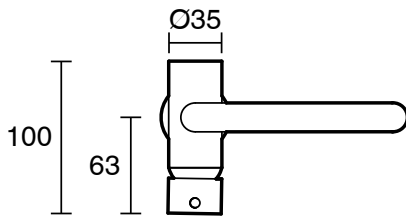

SUSSEX

Scala Mini Basin / Sink Mixer Curved Small Left Hand Chrome (5 Star) Lead Free

51862

SPECIFICATIONS	
Recommended Use	Residential;Commercial
Colour Finish	Polished Chrome
Primary Material	Lead Free Brass
Recommended Pressure Range	150 - 500 kPa as per AS3500
Max Continuous Working Temperature (deg C)	65
Min Continuous Working Temperature (deg C)	1
WARRANTY	
Residential Use (Years)	40
Commercial Use (Years)	10
<i>Please refer to Sussex Warranty page for full Terms and Conditions</i>	