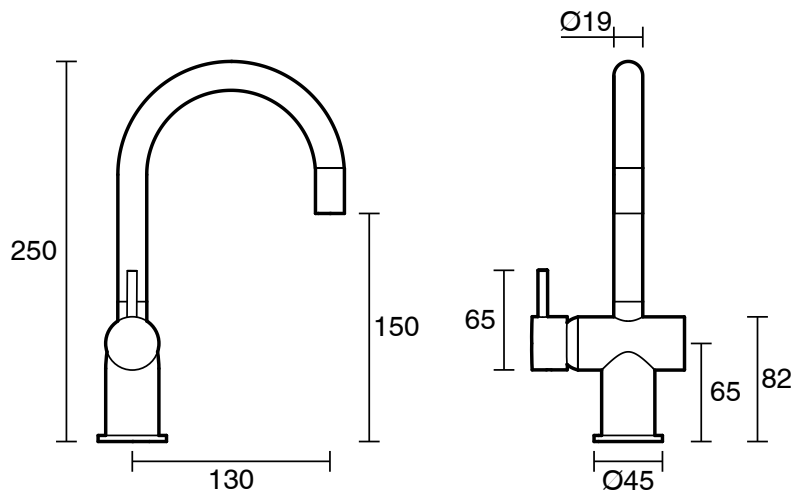

SUSSEX

Scala Mini Basin / Sink Mixer Curved Small Left Hand Chrome (5 Star) Lead Free

51862

SPECIFICATIONS	
Recommended Use	Residential;Commercial
Colour Finish	Polished Chrome
Primary Material	Lead Free Brass
Recommended Pressure Range	150 - 500 kPa as per AS3500
Max Continuous Working Temperature (deg C)	65
Min Continuous Working Temperature (deg C)	1
WARRANTY	
Residential Use (Years)	40
Commercial Use (Years)	10
<i>Please refer to Sussex Warranty page for full Terms and Conditions</i>	

Disclaimer: Products in this specification manual must by regulation be installed by licensed and registered trade people. The manufacturer/distributor reserves the right to vary specifications or delete models from their range without prior notification. Dimensions are nominal measurements only. Dimensions and set-outs listed are correct at time of publication however the manufacturer/distributor takes no responsibility for printing errors.