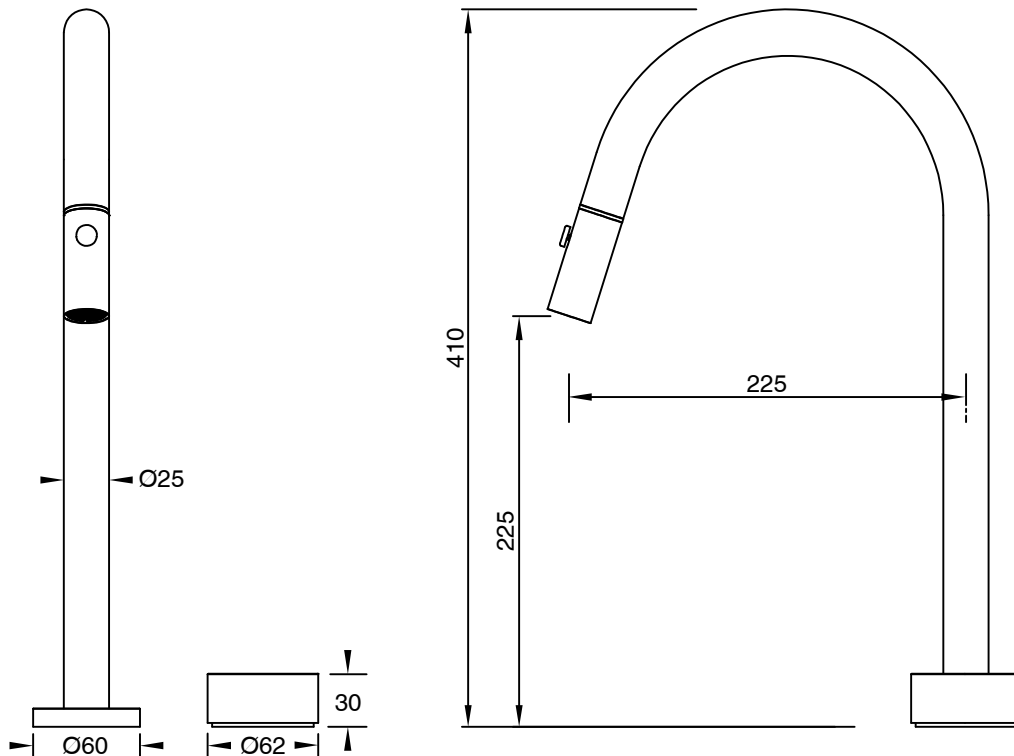

SUSSEX

Sussex Pure Progressive Sink Mixer Tap Set with Pull Out Spray and Diamond Textured Handle Brushed Gunmetal (4 Star) 2264083

SPECIFICATIONS	
Recommended Use	Residential;Commercial
Colour Finish	Brushed Gunmetal
Primary Material	DR Brass
Recommended Pressure Range	150 - 500 kPa as per AS3500
Max Continuous Working Temperature (deg C)	65
Min Continuous Working Temperature (deg C)	1
WARRANTY	
Residential Use (Years)	40
Commercial Use (Years)	10
<i>Please refer to Sussex Warranty page for full Terms and Conditions</i>	

Disclaimer: Products in this specification manual must by regulation be installed by licensed and registered trade people. The manufacturer/distributor reserves the right to vary specifications or delete models from their range without prior notification. Dimensions are nominal measurements only. Dimensions and set-outs listed are correct at time of publication however the manufacturer/distributor takes no responsibility for printing errors.