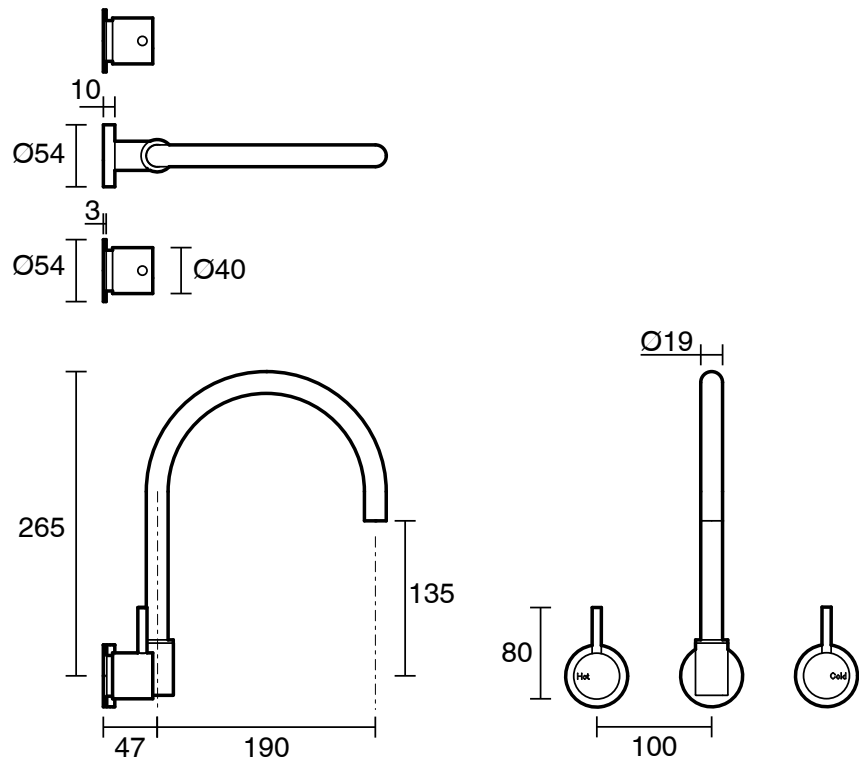

SUSSEX

Scala Wall Sink Set Curved PVD Brushed Platinum Gold (3 Star) Lead Free

52702

SPECIFICATIONS

Recommended Use	Residential;Commercial
Colour Finish	Brushed Platinum Gold
Primary Material	Lead Free Brass
Recommended Pressure Range	150 - 500 kPa as per AS3500
Max Continuous Working Temperature (deg C)	65
Min Continuous Working Temperature (deg C)	1

WARRANTY

Residential Use (Years)	40
Commercial Use (Years)	10

Please refer to Sussex Warranty page for full Terms and Conditions

Dimensions are nominal measurements only.

CLEANING RECOMMENDATIONS:

We recommend the use of soapy water or approved cleaners. This product should not be cleaned with abrasive materials. Damage caused by any improper treatment is not covered by the product warranty. Refer to Warranty Conditions

Disclaimer: Products in this specification manual must by regulation be installed by licensed and registered trade people. The manufacturer/distributor reserves the right to vary specifications or delete models from their range without prior notification. Dimensions are nominal measurements only. Dimensions and set-outs listed are correct at time of publication however the manufacturer/distributor takes no responsibility for printing errors.

Published 01/05/2026

To see the complete Sussex range go to www.reece.com.au