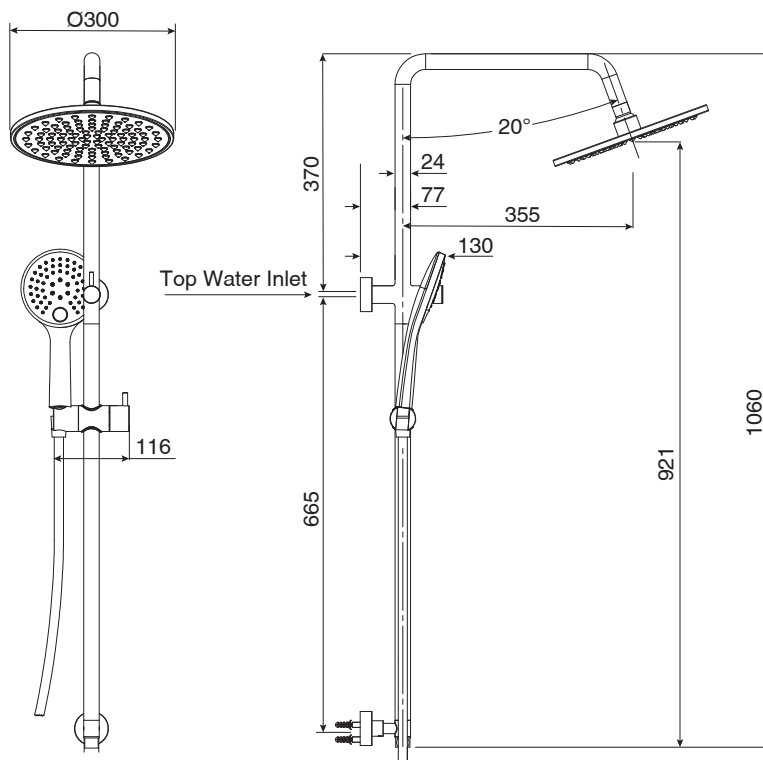

mizu

Mizu Drift Twin Rail Shower with 300mm ABS Overhead with Top Rail Water Inlet Matte Black (3 Star)

9505911

SPECIFICATIONS

Recommended Use	Residential;Commercial
Colour Finish	Matte Black
Primary Material	DR Brass
Recommended Pressure Range	150 - 500 kPa as per AS3500
Max Continuous Working Temperature (deg C)	60
Min Continuous Working Temperature (deg C)	5

WARRANTY

Residential & Commercial Use (Years)	25
Spare Parts & Labour (Years)	1

Please refer to Mizu Warranty page for full Terms and Conditions

Dimensions are nominal measurements only.

CLEANING RECOMMENDATIONS:

We recommend the use of soapy water or approved cleaners. This product should not be cleaned with abrasive materials. Damage caused by any improper treatment is not covered by the product warranty. Refer to Warranty Conditions

Disclaimer: Products in this specification manual must by regulation be installed by licensed and registered trade people. The manufacturer/distributor reserves the right to vary specifications or delete models from their range without prior notification. Dimensions are nominal measurements only. Dimensions and set-outs listed are correct at time of publication however the manufacturer/distributor takes no responsibility for printing errors.

Published 01/04/2026

To see the complete Mizu range go to www.reece.com.au