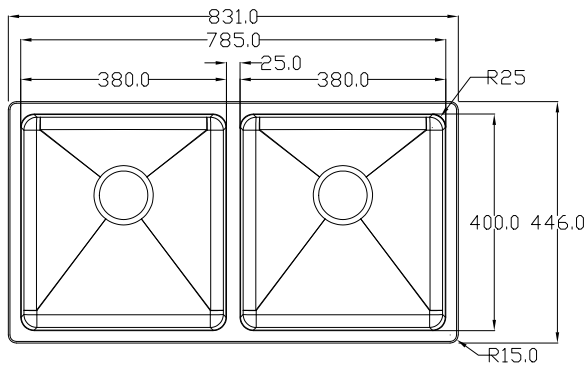

Dimensions are nominal measurements only.

CLEANING RECOMMENDATIONS:

We recommend the use of soapy water or approved cleaners. This product should not be cleaned with abrasive materials. Damage caused by any improper treatment is not covered by the product warranty. Refer to Warranty Conditions

Disclaimer: Products in this specification manual must by regulation be installed by licensed and registered trade people. The manufacturer/distributor reserves the right to vary specifications or delete models from their range without prior notification. Dimensions are nominal measurements only. Dimensions and set-outs listed are correct at time of publication however the manufacturer/distributor takes no responsibility for printing errors.

Published 01/04/2026

To see the complete Memo range go to www.reece.com.au