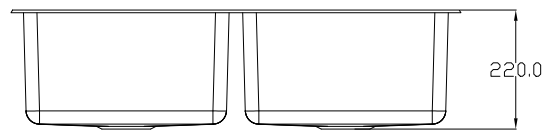

Dimensions are nominal measurements only.

CLEANING RECOMMENDATIONS:

We recommend the use of soapy water or approved cleaners. This product should not be cleaned with abrasive materials. Damage caused by any improper treatment is not covered by the product warranty. Refer to Warranty Conditions

Disclaimer: Products in this specification manual must by regulation be installed by licensed and registered trade people. The manufacturer/distributor reserves the right to vary specifications or delete models from their range without prior notification. Dimensions are nominal measurements only. Dimensions and set-outs listed are correct at time of publication however the manufacturer/distributor takes no responsibility for printing errors.

Published 01/04/2026

To see the complete Memo range go to www.reece.com.au