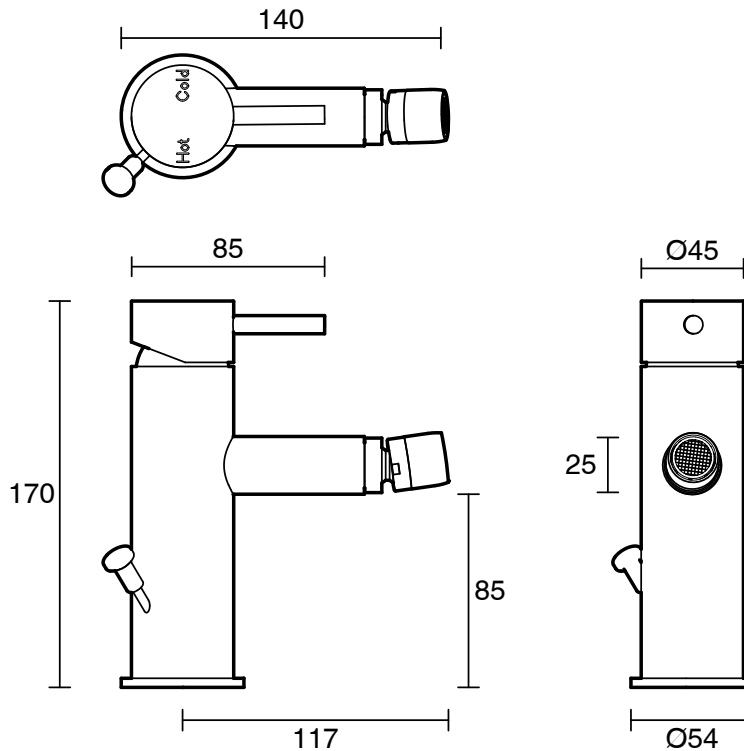

WARRANTY

Residential Use (Years)	40
Commercial Use (Years)	10

Please refer to Sussex Warranty page for full Terms and Conditions