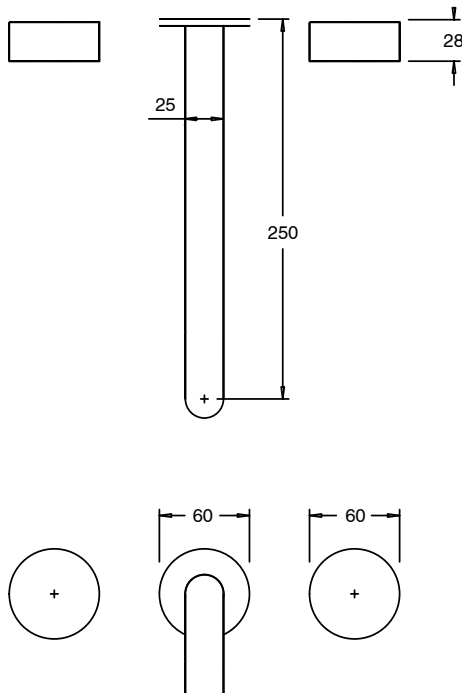

## Sussex Pure Bath Set 250mm with Linear Textured Handles PVD Matte Black Lead Free

47157

SPECIFICATIONS	
Recommended Use	Residential;Commercial
Colour Finish	Matte Black
Primary Material	Lead Free Brass
Recommended Pressure Range	150 - 500 kPa as per AS3500
Max Continuous Working Temperature (deg C)	65
Min Continuous Working Temperature (deg C)	1
WARRANTY	
Residential Use (Years)	40
Commercial Use (Years)	10
<i>Please refer to Sussex Warranty page for full Terms and Conditions</i>	

Dimensions are nominal measurements only.