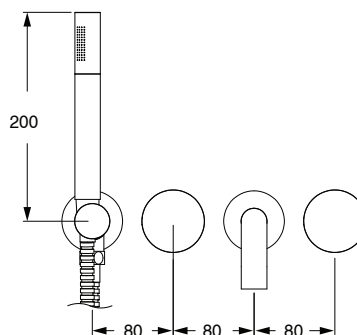

SUSSEX

Sussex Pure Progressive Bath Mixer Tap System 160mm with Handshower Right Hand and Diamond Textured Handles PVD Matte Black (3 Star) 9511332

SPECIFICATIONS	
Recommended Use	Residential;Commercial
Colour Finish	Matte Black
Primary Material	DR Brass
Recommended Pressure Range	150 - 500 kPa as per AS3500
Max Continuous Working Temperature (deg C)	65
Min Continuous Working Temperature (deg C)	1
WARRANTY	
Residential Use (Years)	40
Commercial Use (Years)	10

Please refer to Sussex Warranty page for full Terms and Conditions