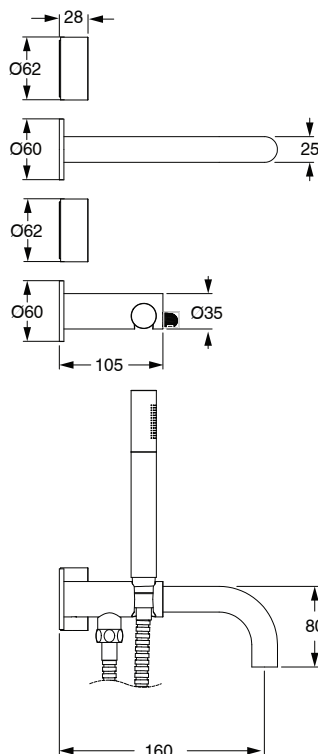

SUSSEX

Sussex Pure Progressive Bath Mixer Tap System 160mm with Handshower Right Hand and Diamond Textured Handles PVD Matte Black (3 Star) 9511332

SPECIFICATIONS	
Recommended Use	Residential;Commercial
Colour Finish	Matte Black
Primary Material	DR Brass
Recommended Pressure Range	150 - 500 kPa as per AS3500
Max Continuous Working Temperature (deg C)	65
Min Continuous Working Temperature (deg C)	1
WARRANTY	
Residential Use (Years)	40
Commercial Use (Years)	10

Please refer to Sussex Warranty page for full Terms and Conditions