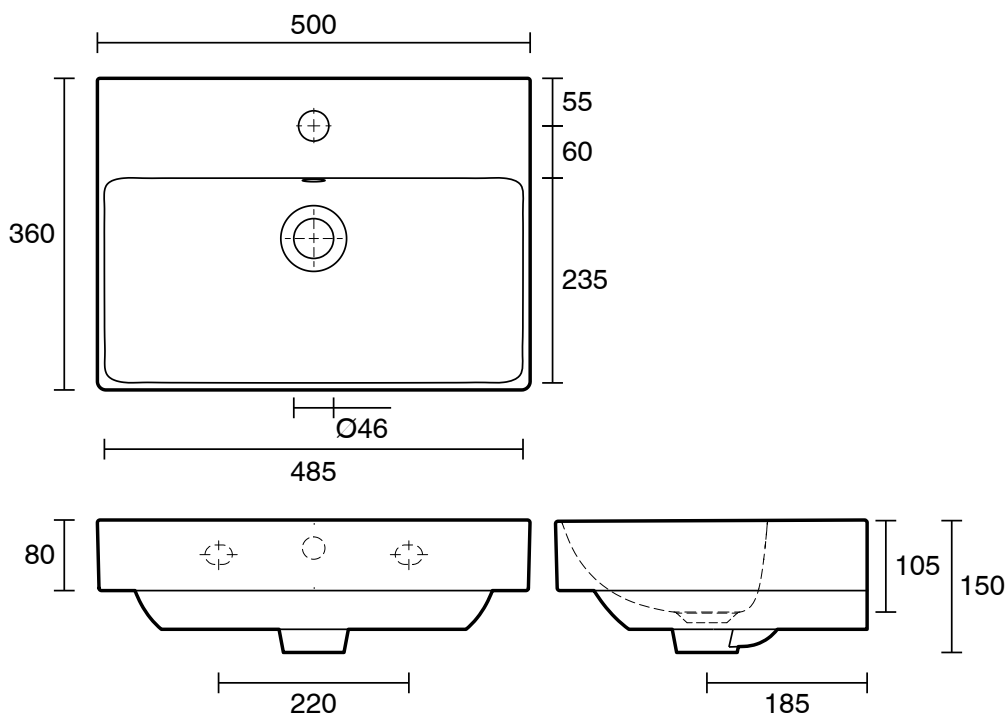

Roca Ona Wall Basin with Fixing Bolts 500mm x 360mm 1 Taphole Overflow White

1832711

SPECIFICATIONS

Recommended Use	Residential;Commercial
Primary Material	Fine Ceramic
Colour Finish	White
Bowl Capacity (L)	4
Weight (kg)	12
Taphole Configuration	One
Overflow Included	Yes
Plug & Waste Included	No

WARRANTY

Residential & Commercial Use (Years)	25
Spare Parts & Labour (Years)	1

Please refer to Roca Warranty page for full Terms and Conditions

Dimensions are nominal measurements only.

CLEANING RECOMMENDATIONS:

We recommend the use of soapy water or approved cleaners. This product should not be cleaned with abrasive materials. Damage caused by any improper treatment is not covered by the product warranty. Refer to Warranty Conditions

Disclaimer: Products in this specification manual must by regulation be installed by licensed and registered trade people. The manufacturer/distributor reserves the right to vary specifications or delete models from their range without prior notification. Dimensions are nominal measurements only. Dimensions and set-outs listed are correct at time of publication however the manufacturer/distributor takes no responsibility for printing errors.

Published 18/05/2026

To see the complete Roca range go to
www.reece.com.au