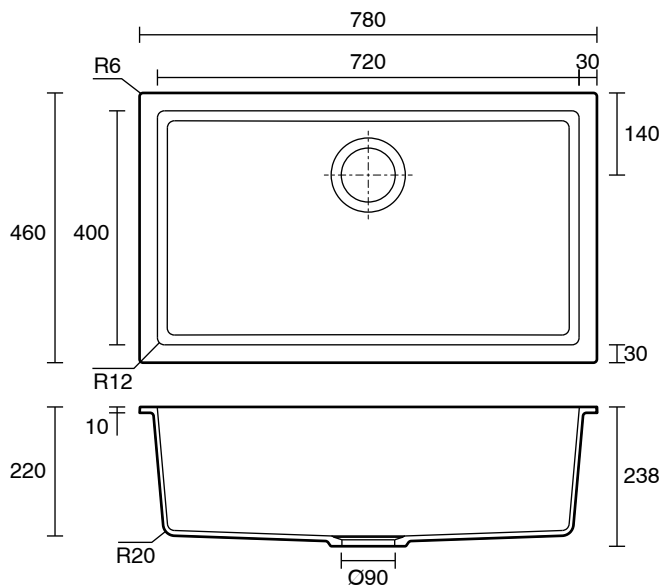

WARRANTY

Residential & Commercial Use (Years)	30
Spare Parts & Labour (Years)	1

Please refer to Memo Warranty Page for full Terms and Conditions

Sinks must be installed using a cutout template. No responsibility will be taken for damage that occurs where a template has not been used.