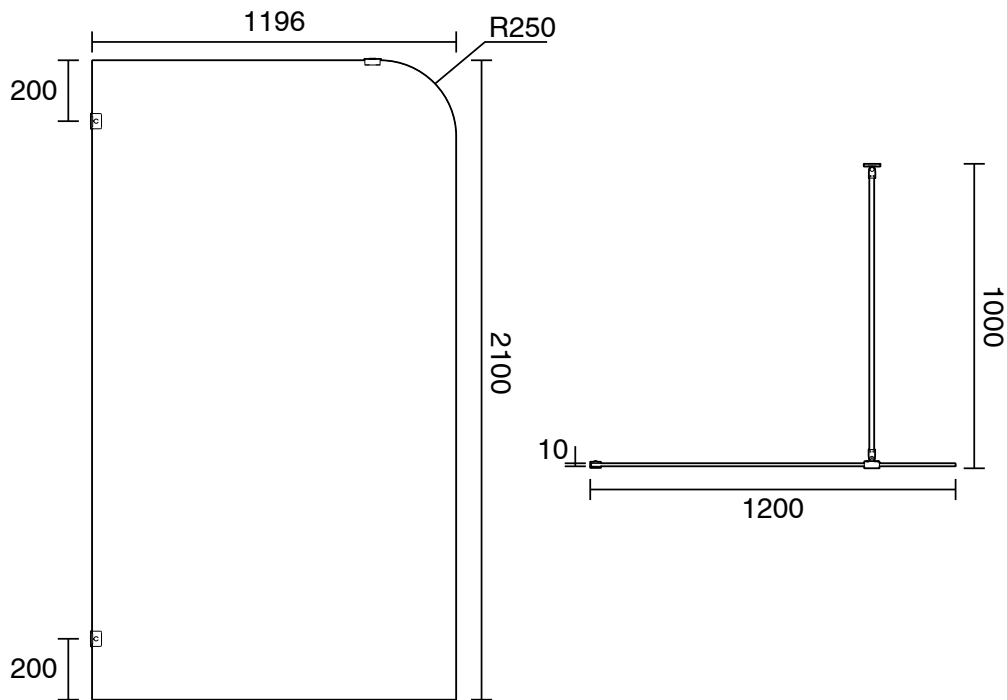

KADO

Kado Lux Frameless Curved Panel with Wall Clips Clear Glass 1200mm Brushed Brass

1710109

SPECIFICATIONS

Recommended Use	Residential;Commercial
Colour Finish	Brushed Brass;Clear
Primary Material	Glass
Frame Configuration	Frameless
Screen Shape	Curved
Screen Appearance	Clear
Screen Fixing	Clips
Mounting	Wall

WARRANTY

Residential & Commercial Use (Years)	7
Spare Parts & Labour (Years)	1

Please refer to Kado Warranty Page for full Terms and Conditions

Dimensions are nominal measurements only.

CLEANING RECOMMENDATIONS:

We recommend the use of soapy water or approved cleaners. This product should not be cleaned with abrasive materials. Damage caused by any improper treatment is not covered by the product warranty. Refer to Warranty Conditions

Disclaimer: Products in this specification manual must by regulation be installed by licensed and registered trade people. The manufacturer/distributor reserves the right to vary specifications or delete models from their range without prior notification. Dimensions are nominal measurements only. Dimensions and set-outs listed are correct at time of publication however the manufacturer/distributor takes no responsibility for printing errors.

Published 01/04/2026

To see the complete Kado range go to www.reece.com.au