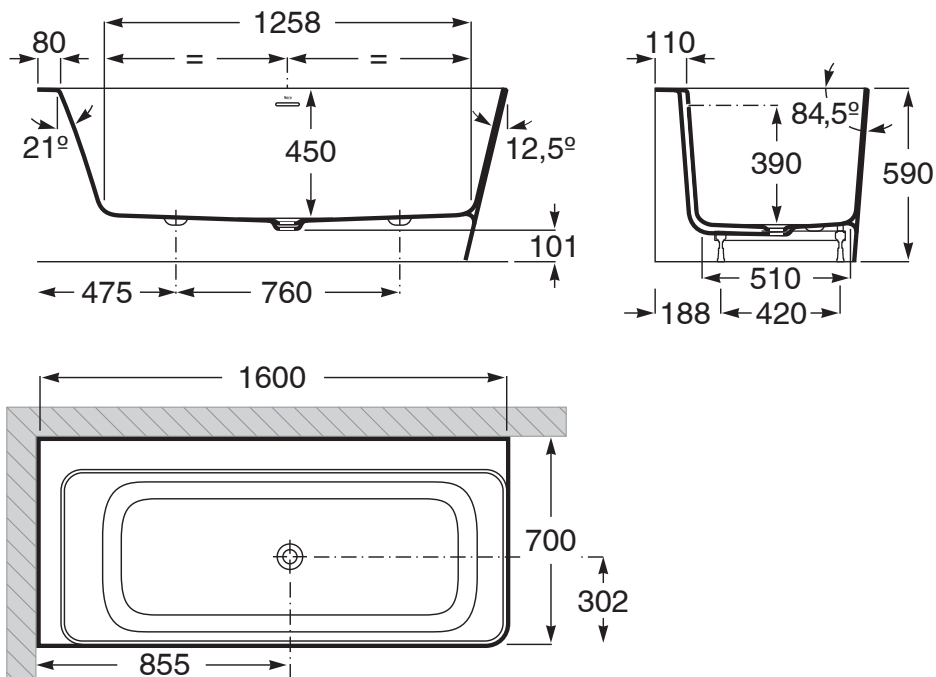

Roca Ona Stonex 1600mm x 700mm Left Hand Back to Corner Bath White

9512578

SPECIFICATIONS

Recommended Use	Residential;Commercial
Bath Type	Freestanding
Primary Material	Stonex
Colour Finish	White
Capacity (L)	263
Weight (kg)	156
Mounting	Floor
Overflow Included	Yes
Plug & Waste Included	Yes

WARRANTY

Residential & Commercial Use (Years)	25
Spare Parts & Labour (Years)	1

Please refer to Roca Warranty page for full Terms and Conditions

Dimensions are nominal measurements only.

CLEANING RECOMMENDATIONS:

We recommend the use of soapy water or approved cleaners. This product should not be cleaned with abrasive materials. Damage caused by any improper treatment is not covered by the product warranty. Refer to Warranty Conditions

Disclaimer: Products in this specification manual must by regulation be installed by licensed and registered trade people. The manufacturer/distributor reserves the right to vary specifications or delete models from their range without prior notification. Dimensions are nominal measurements only. Dimensions and set-outs listed are correct at time of publication however the manufacturer/distributor takes no responsibility for printing errors.

Published 18/05/2026

To see the complete Roca range go to www.reece.com.au