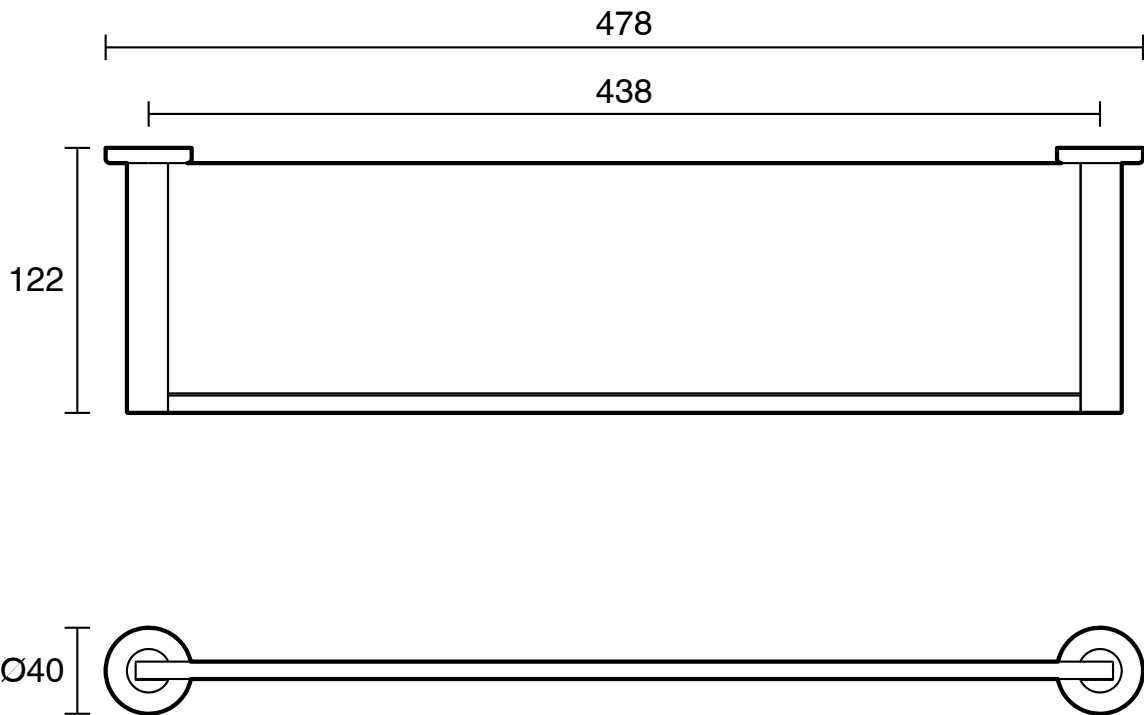

mizu

Mizu Drift Glass Shelf Matte Black

9506778

SPECIFICATIONS

Recommended Use	Residential;Commercial
Colour Finish	Matte Black
Primary Material	Glass

WARRANTY

Residential & Commercial Use (Years)	25
Spare Parts & Labour (Years)	1

Please refer to Mizu Warranty page for full Terms and Conditions

Dimensions are nominal measurements only.

CLEANING RECOMMENDATIONS:

We recommend the use of soapy water or approved cleaners. This product should not be cleaned with abrasive materials. Damage caused by any improper treatment is not covered by the product warranty. Refer to Warranty Conditions

Disclaimer: Products in this specification manual must by regulation be installed by licensed and registered trade people. The manufacturer/distributor reserves the right to vary specifications or delete models from their range without prior notification. Dimensions are nominal measurements only. Dimensions and set-outs listed are correct at time of publication however the manufacturer/distributor takes no responsibility for printing errors.

Published 01/04/2026

To see the complete Mizu range go to www.reece.com.au