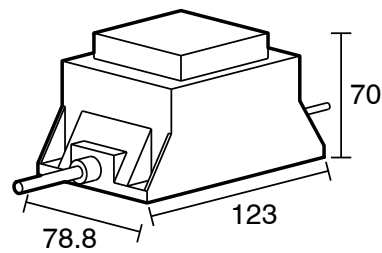

Dimensions are nominal measurements only.

CLEANING RECOMMENDATIONS:

We recommend the use of soapy water or approved cleaners. This product should not be cleaned with abrasive materials. Damage caused by any improper treatment is not covered by the product warranty. Refer to Warranty Conditions

Disclaimer: Products in this specification manual must by regulation be installed by licensed and registered trade people. The manufacturer/distributor reserves the right to vary specifications or delete models from their range without prior notification. Dimensions are nominal measurements only. Dimensions and set-outs listed are correct at time of publication however the manufacturer/distributor takes no responsibility for printing errors.

Published 01/04/2026

To see the complete Mizu range go to www.reece.com.au