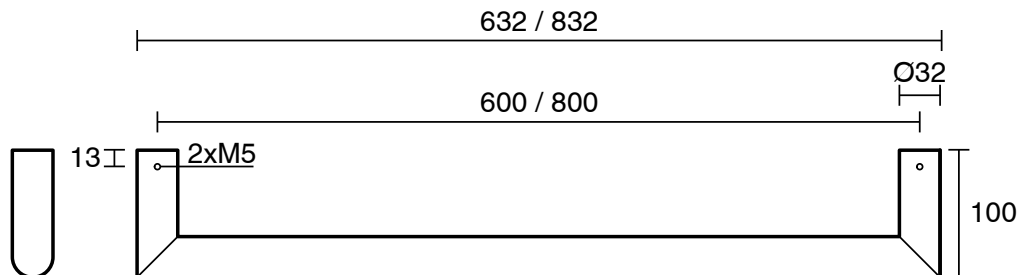

mizu

Mizu Drift Heated Towel Rail 630mm (Triple Pack) Brushed Gold PVD

2007480

SPECIFICATIONS

Recommended Use	Residential;Commercial
Colour Finish	Brushed Gold
Primary Material	Stainless Steel 304
Mounting	Wall
Electrical Connection Type	Hardwired
Heating Method	Dry Element
Power Supply (V)	12V AC
IP Rating	IP55

WARRANTY

Residential & Commercial Use (Years)	10
Spare Parts & Labour (Years)	1

Please refer to Mizu Warranty page for full Terms and Conditions

Dimensions are nominal measurements only.

CLEANING RECOMMENDATIONS:

We recommend the use of soapy water or approved cleaners. This product should not be cleaned with abrasive materials. Damage caused by any improper treatment is not covered by the product warranty. Refer to Warranty Conditions

Disclaimer: Products in this specification manual must by regulation be installed by licensed and registered trade people. The manufacturer/distributor reserves the right to vary specifications or delete models from their range without prior notification. Dimensions are nominal measurements only. Dimensions and set-outs listed are correct at time of publication however the manufacturer/distributor takes no responsibility for printing errors.

Published 01/04/2026

To see the complete Mizu range go to www.reece.com.au