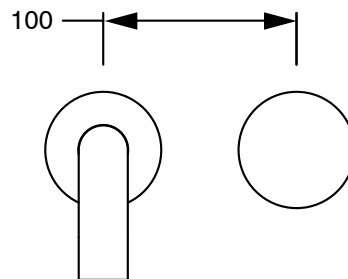

SUSSEX

Sussex Pure Progressive Wall Bath Mixer Tap System 160mm with Linear Textured Handle Chrome

2224670

SPECIFICATIONS

Recommended Use	Residential;Commercial
Colour Finish	Polished Chrome
Primary Material	DR Brass
Recommended Pressure Range	150 - 500 kPa as per AS3500
Max Continuous Working Temperature (deg C)	65
Min Continuous Working Temperature (deg C)	1

WARRANTY

Residential Use (Years)	40
Commercial Use (Years)	10

Please refer to Sussex Warranty page for full Terms and Conditions

Dimensions are nominal measurements only.

CLEANING RECOMMENDATIONS:

We recommend the use of soapy water or approved cleaners. This product should not be cleaned with abrasive materials. Damage caused by any improper treatment is not covered by the product warranty. Refer to Warranty Conditions

Disclaimer: Products in this specification manual must by regulation be installed by licensed and registered trade people. The manufacturer/distributor reserves the right to vary specifications or delete models from their range without prior notification. Dimensions are nominal measurements only. Dimensions and set-outs listed are correct at time of publication however the manufacturer/distributor takes no responsibility for printing errors.

Published 10/04/2026

To see the complete Sussex range go to www.reece.com.au