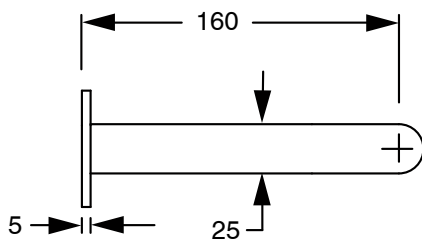

SUSSEX

Sussex Pure Progressive Wall Bath Mixer Tap System 160mm with Linear Textured Handle Chrome

2224670

SPECIFICATIONS

Recommended Use	Residential;Commercial
Colour Finish	Polished Chrome
Primary Material	DR Brass
Recommended Pressure Range	150 - 500 kPa as per AS3500
Max Continuous Working Temperature (deg C)	65
Min Continuous Working Temperature (deg C)	1

WARRANTY

Residential Use (Years)	40
Commercial Use (Years)	10

Please refer to Sussex Warranty page for full Terms and Conditions

Dimensions are nominal measurements only.

CLEANING RECOMMENDATIONS:

We recommend the use of soapy water or approved cleaners. This product should not be cleaned with abrasive materials. Damage caused by any improper treatment is not covered by the product warranty. Refer to Warranty Conditions

Disclaimer: Products in this specification manual must by regulation be installed by licensed and registered trade people. The manufacturer/distributor reserves the right to vary specifications or delete models from their range without prior notification. Dimensions are nominal measurements only. Dimensions and set-outs listed are correct at time of publication however the manufacturer/distributor takes no responsibility for printing errors.

Published 10/04/2026

To see the complete Sussex range go to www.reece.com.au