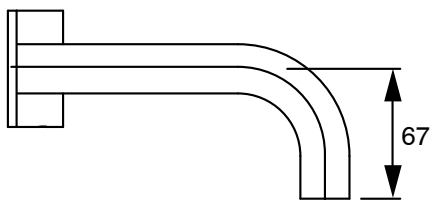

SUSSEX

Sussex Pure Progressive Wall Bath Mixer Tap System 160mm with Linear Textured Handle Chrome

2224670

SPECIFICATIONS

Recommended Use	Residential;Commercial
Colour Finish	Polished Chrome
Primary Material	DR Brass
Recommended Pressure Range	150 - 500 kPa as per AS3500
Max Continuous Working Temperature (deg C)	65
Min Continuous Working Temperature (deg C)	1

WARRANTY

Residential Use (Years)	40
Commercial Use (Years)	10

Please refer to Sussex Warranty page for full Terms and Conditions

Dimensions are nominal measurements only.

CLEANING RECOMMENDATIONS:

We recommend the use of soapy water or approved cleaners. This product should not be cleaned with abrasive materials. Damage caused by any improper treatment is not covered by the product warranty. Refer to Warranty Conditions

Disclaimer: Products in this specification manual must by regulation be installed by licensed and registered trade people. The manufacturer/distributor reserves the right to vary specifications or delete models from their range without prior notification. Dimensions are nominal measurements only. Dimensions and set-outs listed are correct at time of publication however the manufacturer/distributor takes no responsibility for printing errors.

Published 10/04/2026

To see the complete Sussex range go to www.reece.com.au