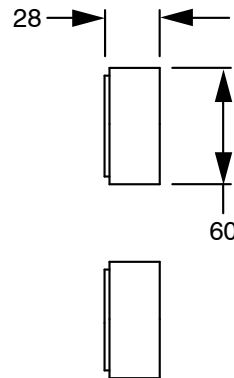

SUSSEX

Sussex Pure Progressive Wall Bath Mixer Tap System 160mm with Linear Textured Handle Chrome

2224670

SPECIFICATIONS

Recommended Use	Residential;Commercial
Colour Finish	Polished Chrome
Primary Material	DR Brass
Recommended Pressure Range	150 - 500 kPa as per AS3500
Max Continuous Working Temperature (deg C)	65
Min Continuous Working Temperature (deg C)	1

WARRANTY

Residential Use (Years)	40
Commercial Use (Years)	10

Please refer to Sussex Warranty page for full Terms and Conditions

Dimensions are nominal measurements only.

CLEANING RECOMMENDATIONS:

We recommend the use of soapy water or approved cleaners. This product should not be cleaned with abrasive materials. Damage caused by any improper treatment is not covered by the product warranty. Refer to Warranty Conditions

Disclaimer: Products in this specification manual must by regulation be installed by licensed and registered trade people. The manufacturer/distributor reserves the right to vary specifications or delete models from their range without prior notification. Dimensions are nominal measurements only. Dimensions and set-outs listed are correct at time of publication however the manufacturer/distributor takes no responsibility for printing errors.

Published 10/04/2026

To see the complete Sussex range go to www.reece.com.au