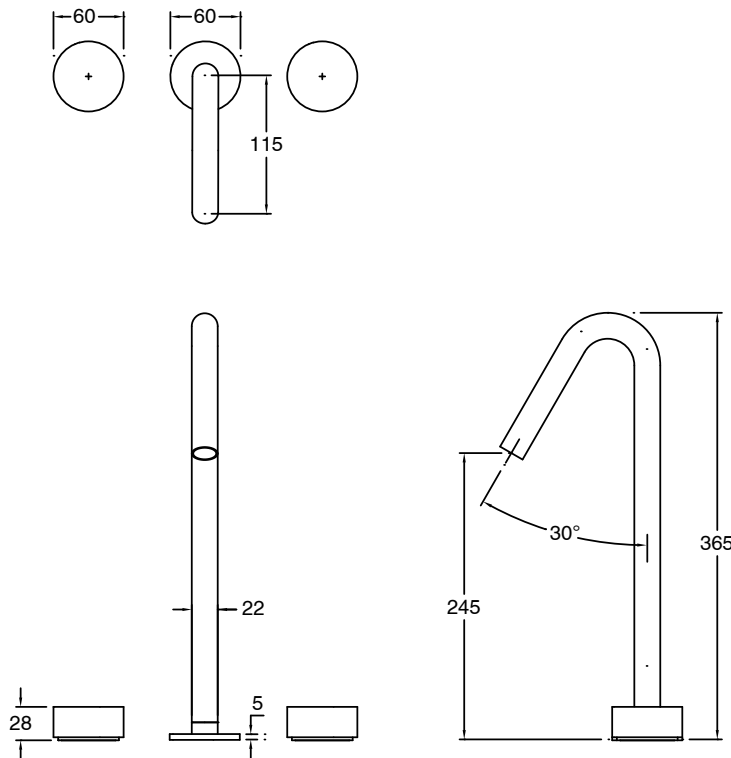

SUSSEX

**Sussex Pure Vessel Basin Set with Diamond Textured Handles PVD Brushed Nickel (5 Star)
Lead Free
50719**

SPECIFICATIONS	
Recommended Use	Residential;Commercial
Colour Finish	Brushed Nickel
Primary Material	Lead Free Brass
Recommended Pressure Range	150 - 500 kPa as per AS3500
Max Continuous Working Temperature (deg C)	65
Min Continuous Working Temperature (deg C)	1
WARRANTY	
Residential Use (Years)	40
Commercial Use (Years)	10
<i>Please refer to Sussex Warranty page for full Terms and Conditions</i>	

Disclaimer: Products in this specification manual must by regulation be installed by licensed and registered trade people. The manufacturer/distributor reserves the right to vary specifications or delete models from their range without prior notification. Dimensions are nominal measurements only. Dimensions and set-outs listed are correct at time of publication however the manufacturer/distributor takes no responsibility for printing errors.