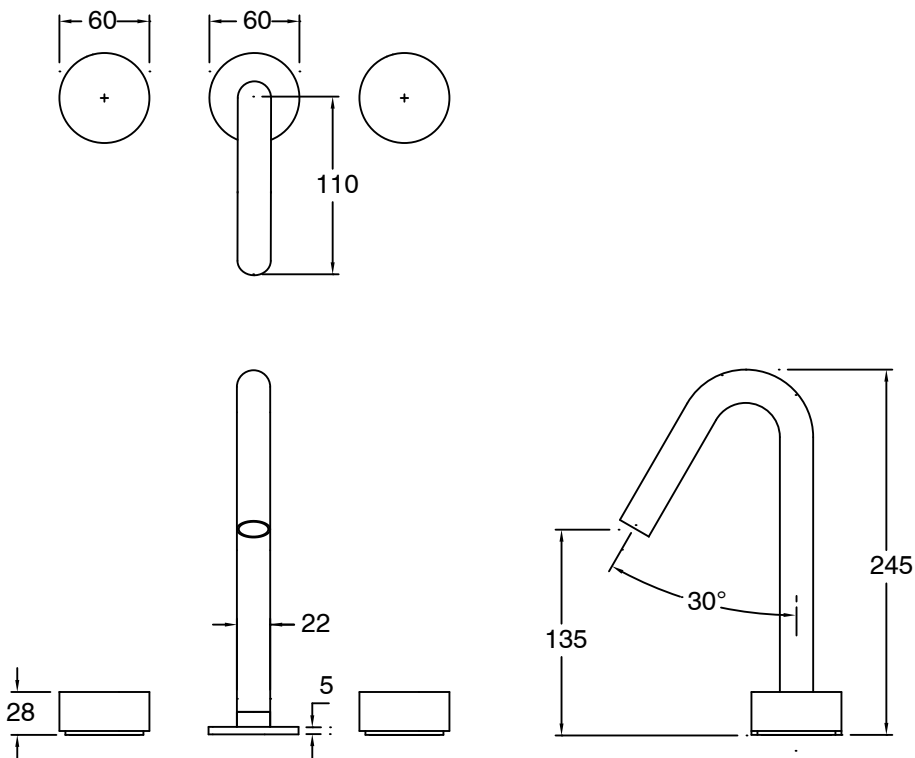

SUSSEX

Sussex Pure Basin Set with Cirque Textured Handles PVD Matte Black (5 Star) Lead Free

47019

SPECIFICATIONS

Recommended Use	Residential;Commercial
Colour Finish	Matte Black
Primary Material	Lead Free Brass
Recommended Pressure Range	150 - 500 kPa as per AS3500
Max Continuous Working Temperature (deg C)	65
Min Continuous Working Temperature (deg C)	1

WARRANTY

Residential Use (Years)	40
Commercial Use (Years)	10

Please refer to Sussex Warranty page for full Terms and Conditions

Dimensions are nominal measurements only.

CLEANING RECOMMENDATIONS:

We recommend the use of soapy water or approved cleaners. This product should not be cleaned with abrasive materials. Damage caused by any improper treatment is not covered by the product warranty. Refer to Warranty Conditions

Disclaimer: Products in this specification manual must by regulation be installed by licensed and registered trade people. The manufacturer/distributor reserves the right to vary specifications or delete models from their range without prior notification. Dimensions are nominal measurements only. Dimensions and set-outs listed are correct at time of publication however the manufacturer/distributor takes no responsibility for printing errors.

Published 07/05/2026

To see the complete Sussex range go to www.reece.com.au