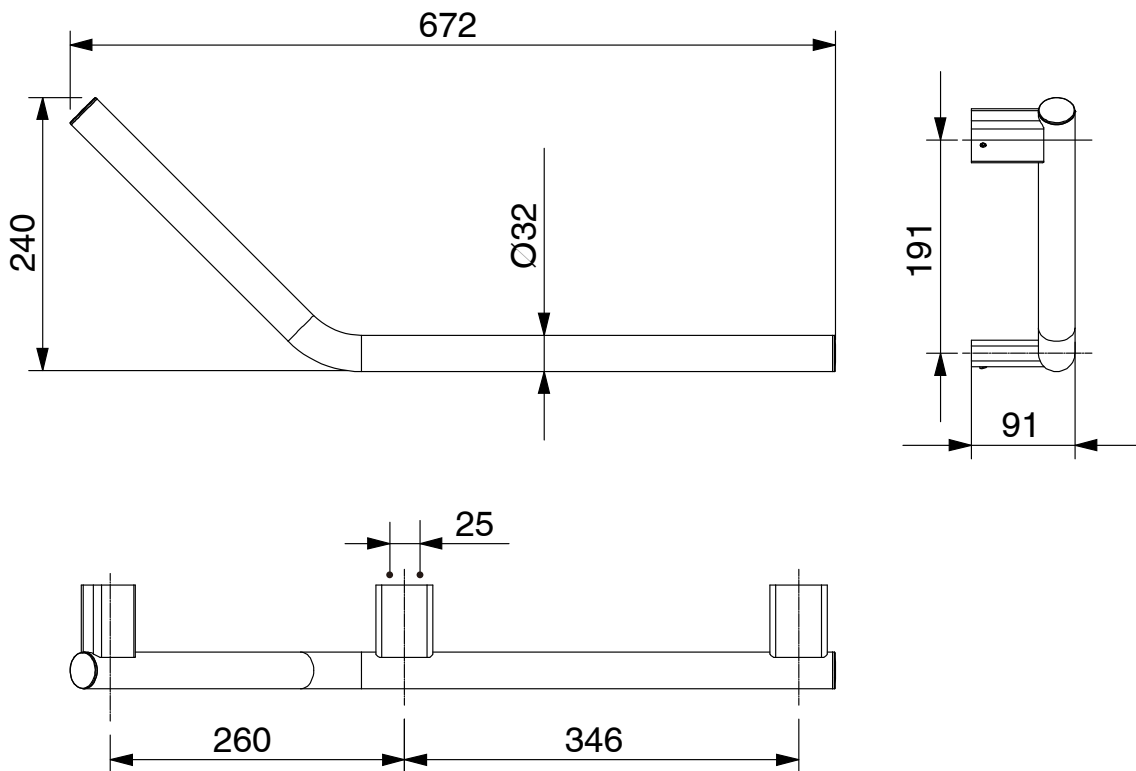

mizu

Mizu Drift Assisted Living Angled Grab Rail Right 260mm x 346mm 135 Degree Chrome Plated

2218611

SPECIFICATIONS

Recommended Use	Residential;Commercial
Colour Finish	Polished Chrome
Primary Material	DR Brass

WARRANTY

Residential & Commercial Use (Years)	25
Spare Parts & Labour (Years)	1

Please refer to Mizu Warranty page for full Terms and Conditions

Dimensions are nominal measurements only.

CLEANING RECOMMENDATIONS:

We recommend the use of soapy water or approved cleaners. This product should not be cleaned with abrasive materials. Damage caused by any improper treatment is not covered by the product warranty. Refer to Warranty Conditions

Disclaimer: Products in this specification manual must by regulation be installed by licensed and registered trade people. The manufacturer/distributor reserves the right to vary specifications or delete models from their range without prior notification. Dimensions are nominal measurements only. Dimensions and set-outs listed are correct at time of publication however the manufacturer/distributor takes no responsibility for printing errors.

Published 01/04/2026

To see the complete Mizu range go to www.reece.com.au