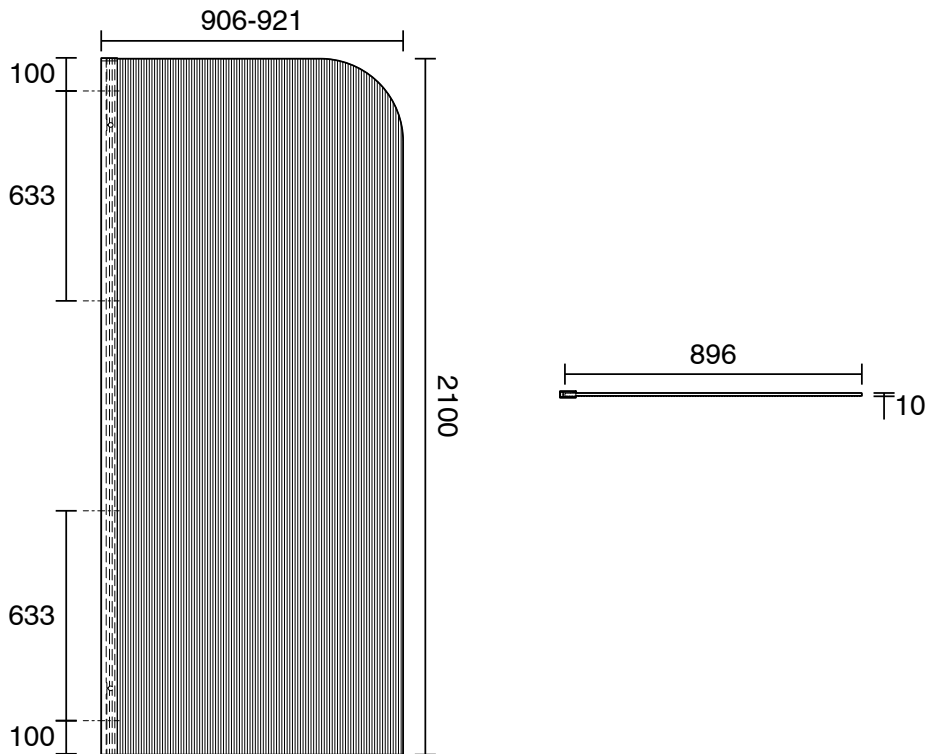

KADO

Kado Lux Frameless Curved Left Fluted Panel with Wall Channel 900mm Matte Black

1710088

SPECIFICATIONS

Recommended Use	Residential;Commercial
Colour Finish	Matte Black;Clear
Primary Material	Glass
Frame Configuration	Frameless
Screen Shape	Curved
Screen Appearance	Fluted
Screen Fixing	Channel
Mounting	Wall

WARRANTY

Residential & Commercial Use (Years)	7
Spare Parts & Labour (Years)	1

Please refer to Kado Warranty Page for full Terms and Conditions

Dimensions are nominal measurements only.

CLEANING RECOMMENDATIONS:

We recommend the use of soapy water or approved cleaners. This product should not be cleaned with abrasive materials. Damage caused by any improper treatment is not covered by the product warranty. Refer to Warranty Conditions

Disclaimer: Products in this specification manual must by regulation be installed by licensed and registered trade people. The manufacturer/distributor reserves the right to vary specifications or delete models from their range without prior notification. Dimensions are nominal measurements only. Dimensions and set-outs listed are correct at time of publication however the manufacturer/distributor takes no responsibility for printing errors.

Published 01/04/2026

To see the complete Kado range go to www.reece.com.au