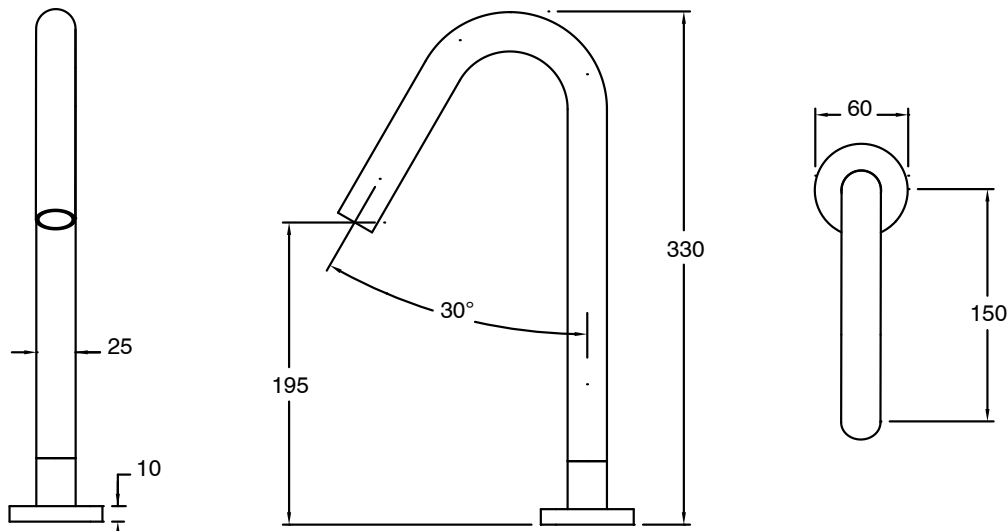

SUSSEX

Sussex Pure Hob Spa Outlet Chrome

2281143

SPECIFICATIONS	
Recommended Use	Residential;Commercial
Colour Finish	Polished Chrome
Primary Material	DR Brass
Recommended Pressure Range	150 - 500 kPa as per AS3500
Max Continuous Working Temperature (deg C)	65
Min Continuous Working Temperature (deg C)	1
WARRANTY	
Residential Use (Years)	40
Commercial Use (Years)	10
<i>Please refer to Sussex Warranty page for full Terms and Conditions</i>	

Disclaimer: Products in this specification manual must by regulation be installed by licensed and registered trade people. The manufacturer/distributor reserves the right to vary specifications or delete models from their range without prior notification. Dimensions are nominal measurements only. Dimensions and set-outs listed are correct at time of publication however the manufacturer/distributor takes no responsibility for printing errors.