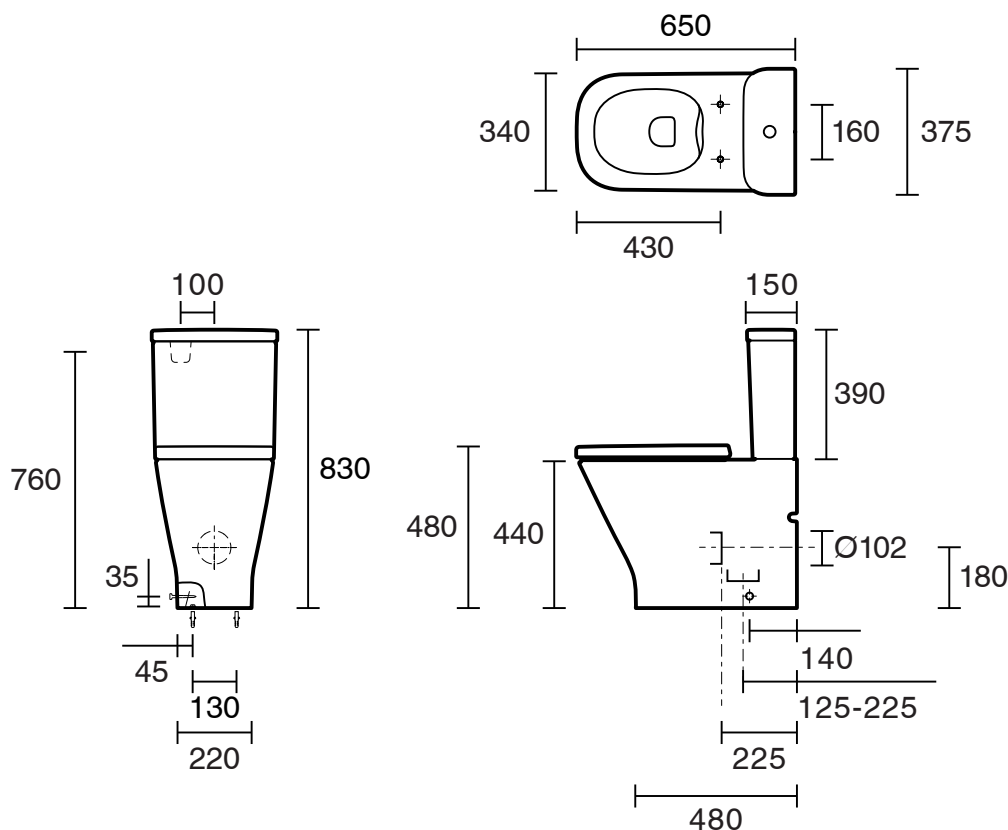

Roca The Gap Square Close Coupled Back to Wall Rimless Overheight Back Inlet Toilet Suite with Soft Close Quick Release Toilet Seat White (4 Star)

10044

SPECIFICATIONS

Recommended Use	Residential;Commercial
Rim Configuration	Rimless
Pan Outlet Type	P Trap;S Trap
Pan Material	Vitreous China
Pan Weight (kg)	32
Toilet Seat Type	Soft Close;Quick Release
Toilet Seat Material	Urea

WARRANTY

Residential & Commercial Use (Years)	25
Spare Parts & Labour (Years)	1

Please refer to Roca Warranty page for full Terms and Conditions

Dimensions are nominal measurements only.

CLEANING RECOMMENDATIONS:

We recommend the use of soapy water or approved cleaners. This product should not be cleaned with abrasive materials. Damage caused by any improper treatment is not covered by the product warranty. Refer to Warranty Conditions

Disclaimer: Products in this specification manual must by regulation be installed by licensed and registered trade people. The manufacturer/distributor reserves the right to vary specifications or delete models from their range without prior notification. Dimensions are nominal measurements only. Dimensions and set-outs listed are correct at time of publication however the manufacturer/distributor takes no responsibility for printing errors.

Published 22/05/2026

To see the complete Roca range go to www.reece.com.au