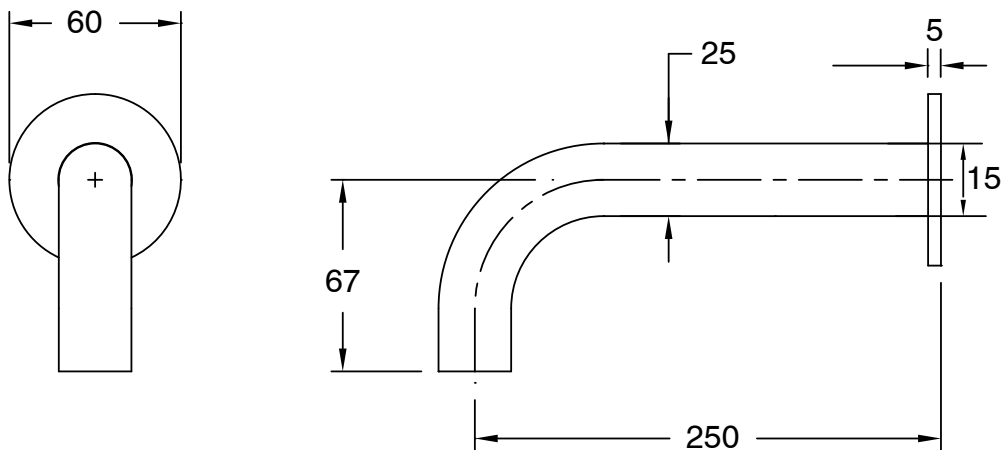

SUSSEX

Sussex Pure Wall Basin Outlet 250mm Matte Black (3 Star)

2281229

SPECIFICATIONS	
Recommended Use	Residential;Commercial
Colour Finish	Matte Black
Primary Material	DR Brass
Recommended Pressure Range	150 - 500 kPa as per AS3500
Max Continuous Working Temperature (deg C)	65
Min Continuous Working Temperature (deg C)	1
WARRANTY	
Residential Use (Years)	40
Commercial Use (Years)	10
<i>Please refer to Sussex Warranty page for full Terms and Conditions</i>	