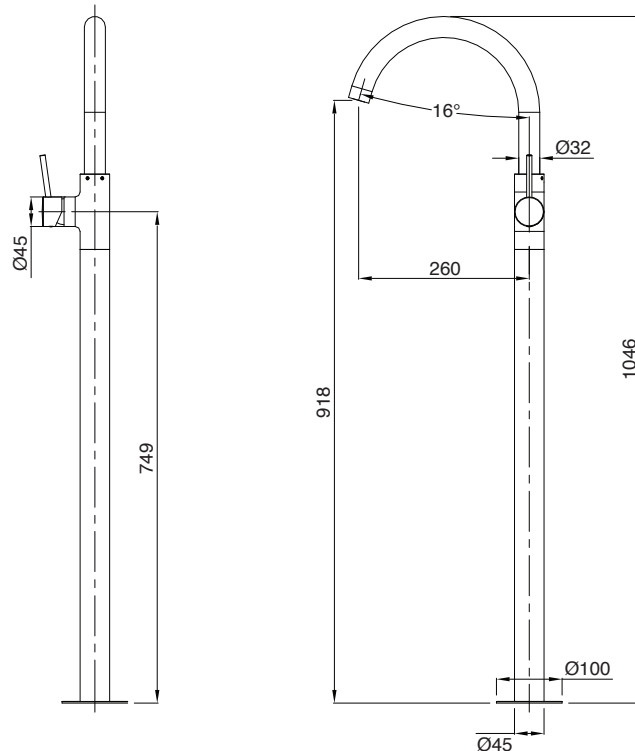

mizu

Mizu Drift MK2 Floor Mounted Bath Mixer Kit Brushed Nickel

9509975

SPECIFICATIONS

Recommended Use	Residential;Commercial
Colour Finish	Brushed Nickel
Primary Material	DR Brass
Recommended Pressure Range	150 - 500 kPa as per AS3500
Max Continuous Working Temperature (deg C)	70
Min Continuous Working Temperature (deg C)	5

WARRANTY

Residential & Commercial Use (Years)	25
Spare Parts & Labour (Years)	1

Please refer to Mizu Warranty page for full Terms and Conditions

Dimensions are nominal measurements only.

CLEANING RECOMMENDATIONS:

We recommend the use of soapy water or approved cleaners. This product should not be cleaned with abrasive materials. Damage caused by any improper treatment is not covered by the product warranty. Refer to Warranty Conditions

Disclaimer: Products in this specification manual must by regulation be installed by licensed and registered trade people. The manufacturer/distributor reserves the right to vary specifications or delete models from their range without prior notification. Dimensions are nominal measurements only. Dimensions and set-outs listed are correct at time of publication however the manufacturer/distributor takes no responsibility for printing errors.

Published 01/04/2026

To see the complete Mizu range go to
www.reece.com.au