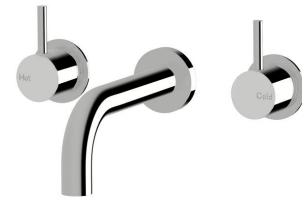

## Sussex Scala 25mm Wall Basin Set Curved 160mm Chrome (3 Star)

2262365

SPECIFICATIONS	
Recommended Use	Residential;Commercial
Colour Finish	Polished Chrome
Primary Material	Brass
Recommended Pressure Range	150 - 500 kPa as per AS3500
Max Continuous Working Temperature (deg C)	65
Min Continuous Working Temperature (deg C)	1
WARRANTY	
Residential Use (Years)	40
Commercial Use (Years)	10
<i>Please refer to Sussex Warranty page for full Terms and Conditions</i>	