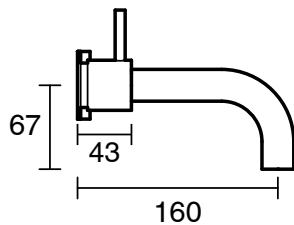

## Sussex Scala 25mm Wall Basin Set Curved 160mm Chrome (3 Star)

2262365

SPECIFICATIONS	
Recommended Use	Residential;Commercial
Colour Finish	Polished Chrome
Primary Material	Brass
Recommended Pressure Range	150 - 500 kPa as per AS3500
Max Continuous Working Temperature (deg C)	65
Min Continuous Working Temperature (deg C)	1
WARRANTY	
Residential Use (Years)	40
Commercial Use (Years)	10
<i>Please refer to Sussex Warranty page for full Terms and Conditions</i>	

Dimensions are nominal measurements only.