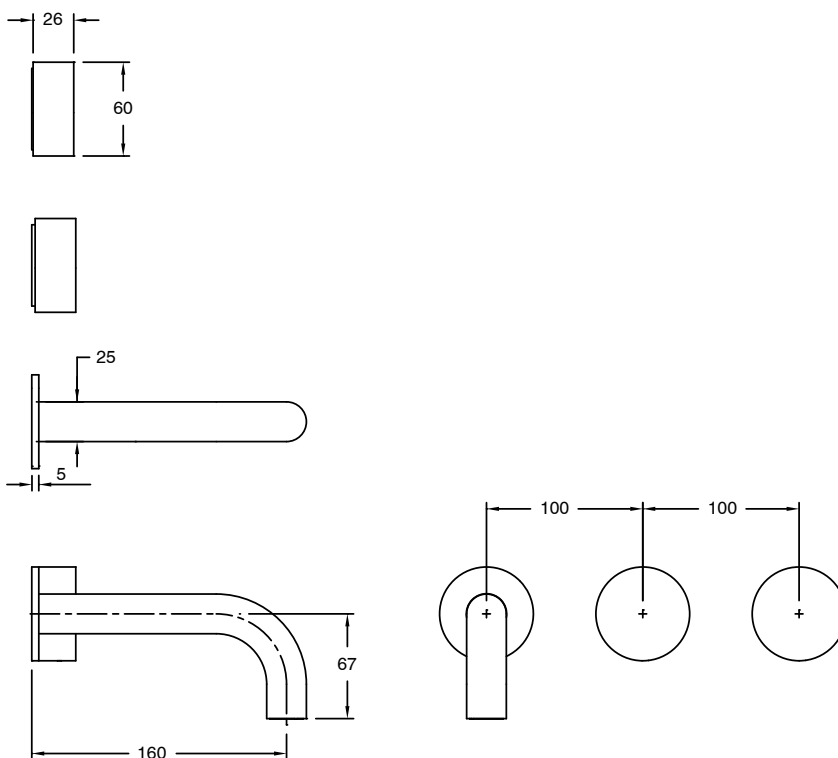

SUSSEX

Sussex Pure Wall Bath Hostess System 200mm with Diamond Textured Handles
PVD Brushed Gunmetal Lead Free
46844

SPECIFICATIONS

Recommended Use	Residential;Commercial
Colour Finish	Brushed Gunmetal
Primary Material	Lead Free Brass
Recommended Pressure Range	150 - 500 kPa as per AS3500
Max Continuous Working Temperature (deg C)	65
Min Continuous Working Temperature (deg C)	1

WARRANTY

Residential Use (Years)	40
Commercial Use (Years)	10

Please refer to Sussex Warranty page for full Terms and Conditions

Dimensions are nominal measurements only.

CLEANING RECOMMENDATIONS:

We recommend the use of soapy water or approved cleaners. This product should not be cleaned with abrasive materials. Damage caused by any improper treatment is not covered by the product warranty. Refer to Warranty Conditions

Disclaimer: Products in this specification manual must by regulation be installed by licensed and registered trade people. The manufacturer/distributor reserves the right to vary specifications or delete models from their range without prior notification. Dimensions are nominal measurements only. Dimensions and set-outs listed are correct at time of publication however the manufacturer/distributor takes no responsibility for printing errors.

Published 14/05/2026

To see the complete Sussex range go to www.reece.com.au