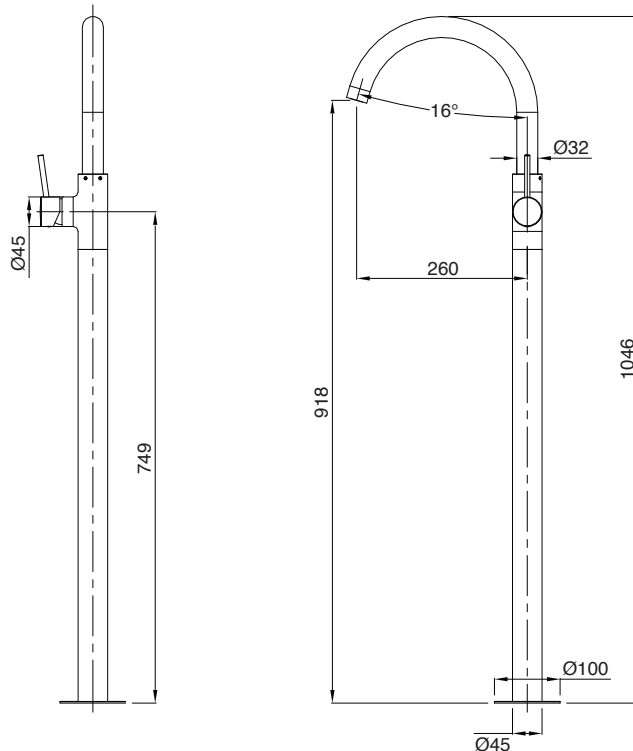

mizu

Mizu Drift MK2 Floor Mounted Bath Mixer Kit Brushed Gold

9509976

SPECIFICATIONS

Recommended Use	Residential;Commercial
Colour Finish	Brushed Gold
Primary Material	DR Brass
Recommended Pressure Range	150 - 500 kPa as per AS3500
Max Continuous Working Temperature (deg C)	70
Min Continuous Working Temperature (deg C)	5

WARRANTY

Residential & Commercial Use (Years)	25
Spare Parts & Labour (Years)	1

Please refer to Mizu Warranty page for full Terms and Conditions

Dimensions are nominal measurements only.

CLEANING RECOMMENDATIONS:

We recommend the use of soapy water or approved cleaners. This product should not be cleaned with abrasive materials. Damage caused by any improper treatment is not covered by the product warranty. Refer to Warranty Conditions

Disclaimer: Products in this specification manual must by regulation be installed by licensed and registered trade people. The manufacturer/distributor reserves the right to vary specifications or delete models from their range without prior notification. Dimensions are nominal measurements only. Dimensions and set-outs listed are correct at time of publication however the manufacturer/distributor takes no responsibility for printing errors.

Published 01/04/2026

To see the complete Mizu range go to
www.reece.com.au

WaterMark
AS/NZS 3718
WM-022094