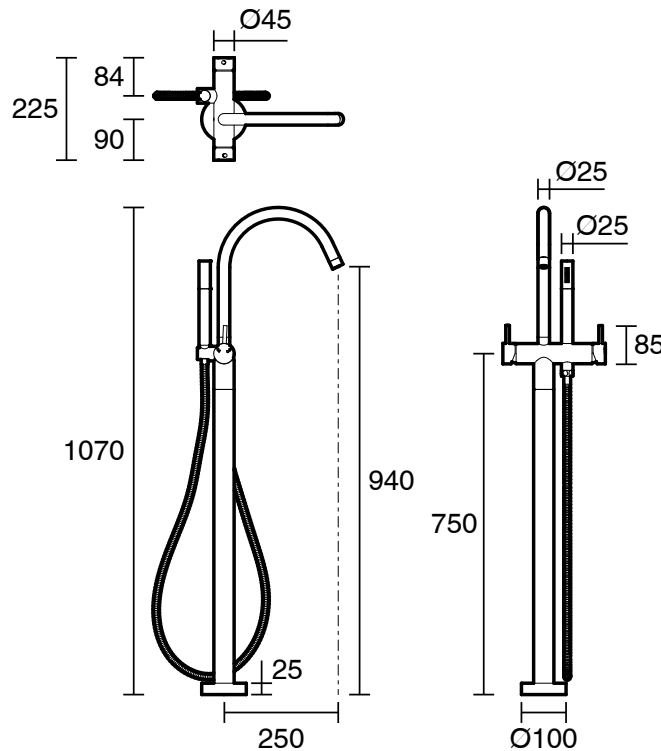

SUSSEX

Sussex Scala Floor Mounted Bath Mixer Tap Curved Outlet with Handshower Trimset
LUX PVD Brushed Pure Gold (3 Star)
2267153

SPECIFICATIONS	
Recommended Use	Residential;Commercial
Colour Finish	Brushed Pure Gold
Primary Material	Brass
Recommended Pressure Range	150 - 500 kPa as per AS3500
Max Continuous Working Temperature (deg C)	65
Min Continuous Working Temperature (deg C)	1
WARRANTY	
Residential Use (Years)	40
Commercial Use (Years)	10
<i>Please refer to Sussex Warranty page for full Terms and Conditions</i>	

Disclaimer: Products in this specification manual must by regulation be installed by licensed and registered trade people. The manufacturer/distributor reserves the right to vary specifications or delete models from their range without prior notification. Dimensions are nominal measurements only. Dimensions and set-outs listed are correct at time of publication however the manufacturer/distributor takes no responsibility for printing errors.