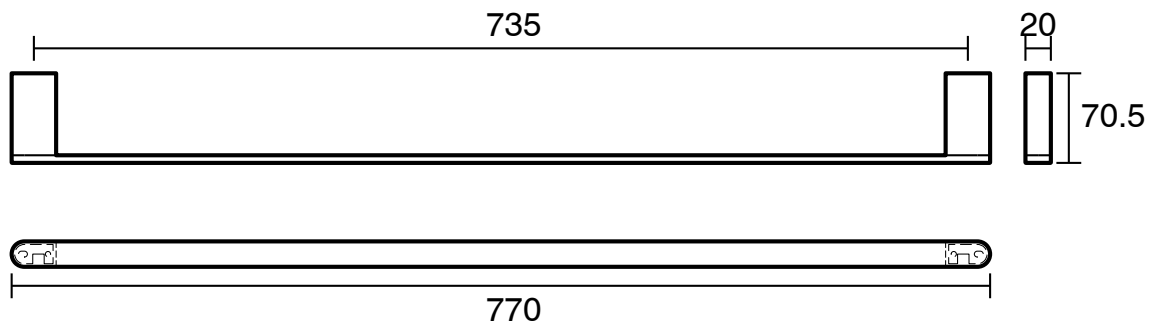

mizu

Mizu Soothe Single Towel Rail 750mm Brushed Nickel

2265117

SPECIFICATIONS

Recommended Use	Residential;Commercial
Colour Finish	Brushed Nickel
Primary Material	Zinc

WARRANTY

Residential & Commercial Use (Years)	25
Spare Parts & Labour (Years)	1

Please refer to Mizu Warranty page for full Terms and Conditions

Dimensions are nominal measurements only.

CLEANING RECOMMENDATIONS:

We recommend the use of soapy water or approved cleaners. This product should not be cleaned with abrasive materials. Damage caused by any improper treatment is not covered by the product warranty. Refer to Warranty Conditions

Disclaimer: Products in this specification manual must by regulation be installed by licensed and registered trade people. The manufacturer/distributor reserves the right to vary specifications or delete models from their range without prior notification. Dimensions are nominal measurements only. Dimensions and set-outs listed are correct at time of publication however the manufacturer/distributor takes no responsibility for printing errors.

Published 01/04/2026

To see the complete Mizu range go to
www.reece.com.au