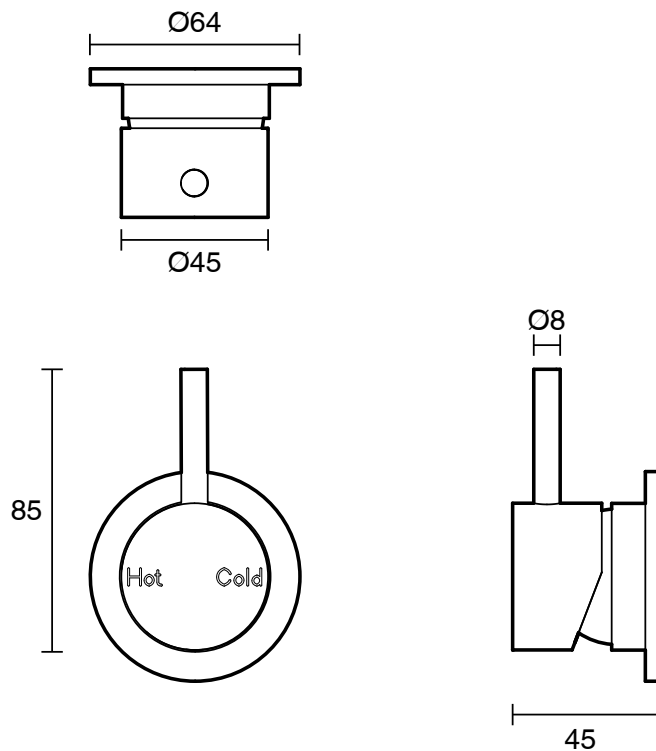

SUSSEX

Scala Shower/Bath Mixer PVD Brushed Nickel Lead Free

52236

| SPECIFICATIONS | |
|---|-----------------------------|
| Recommended Use | Residential;Commercial |
| Colour Finish | Brushed Nickel |
| Primary Material | Lead Free Brass |
| Recommended Pressure Range | 150 - 500 kPa as per AS3500 |
| Max Continuous Working Temperature (deg C) | 65 |
| Min Continuous Working Temperature (deg C) | 1 |
| WARRANTY | |
| Residential Use (Years) | 40 |
| Commercial Use (Years) | 10 |
| <i>Please refer to Sussex Warranty page for full Terms and Conditions</i> | |

Disclaimer: Products in this specification manual must by regulation be installed by licensed and registered trade people. The manufacturer/distributor reserves the right to vary specifications or delete models from their range without prior notification. Dimensions are nominal measurements only. Dimensions and set-outs listed are correct at time of publication however the manufacturer/distributor takes no responsibility for printing errors.