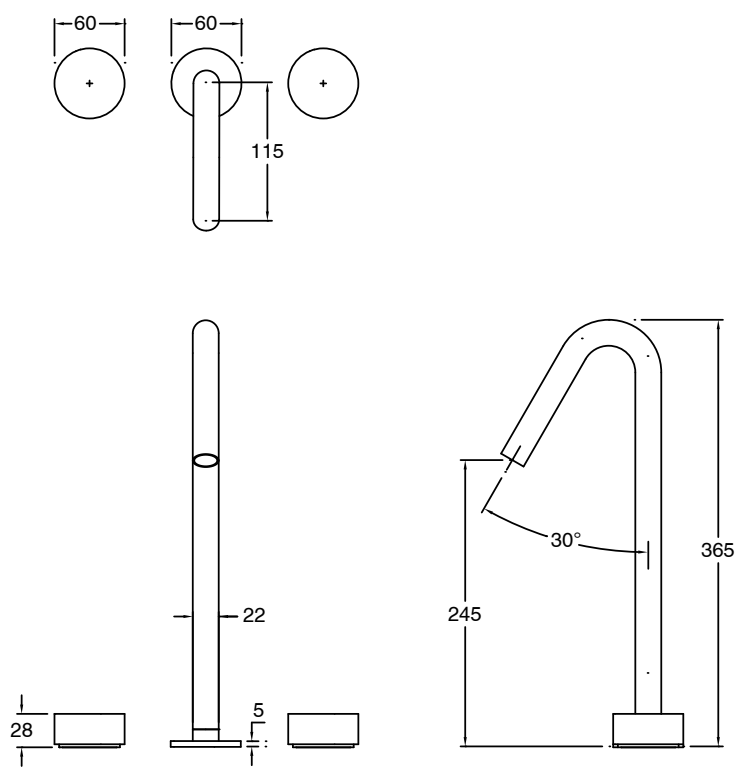

SUSSEX

Sussex Pure Vessel Basin Set with Linear Textured Handles Chrome (5 Star) Lead Free

50728

SPECIFICATIONS

Recommended Use	Residential;Commercial
Colour Finish	Polished Chrome
Primary Material	Lead Free Brass
Recommended Pressure Range	150 - 500 kPa as per AS3500
Max Continuous Working Temperature (deg C)	65
Min Continuous Working Temperature (deg C)	1

WARRANTY

Residential Use (Years)	40
Commercial Use (Years)	10

Please refer to Sussex Warranty page for full Terms and Conditions

Dimensions are nominal measurements only.

CLEANING RECOMMENDATIONS:

We recommend the use of soapy water or approved cleaners. This product should not be cleaned with abrasive materials. Damage caused by any improper treatment is not covered by the product warranty. Refer to Warranty Conditions

Disclaimer: Products in this specification manual must by regulation be installed by licensed and registered trade people. The manufacturer/distributor reserves the right to vary specifications or delete models from their range without prior notification. Dimensions are nominal measurements only. Dimensions and set-outs listed are correct at time of publication however the manufacturer/distributor takes no responsibility for printing errors.

Published 07/05/2026

To see the complete Sussex range go to www.reece.com.au