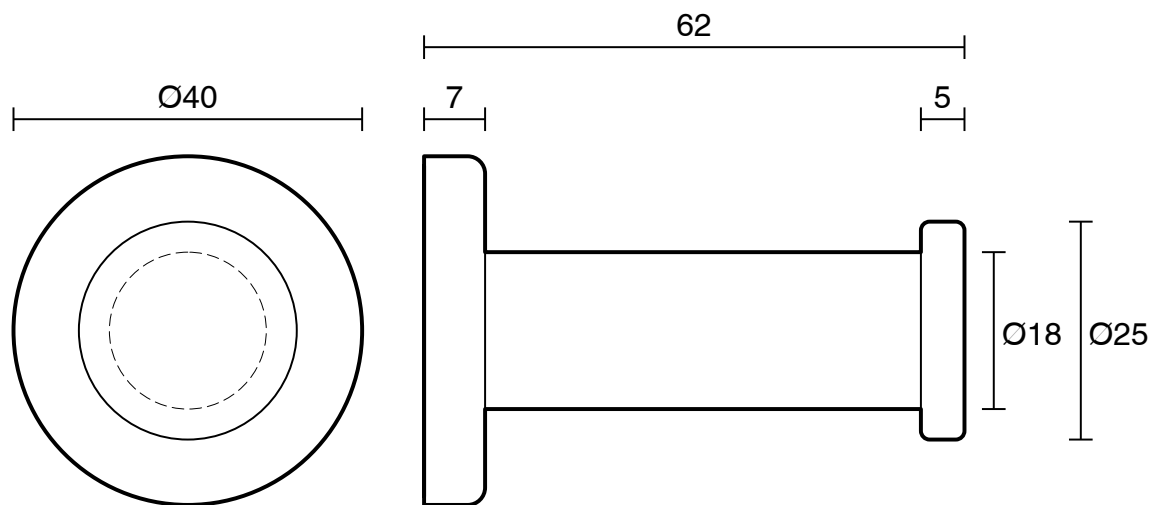

mizu

Mizu Drift Robe Hook Brushed Nickel

9508231

SPECIFICATIONS	
Recommended Use	Residential;Commercial
Colour Finish	Brushed Nickel
Primary Material	DR Brass
WARRANTY	
Residential & Commercial Use (Years)	25
Spare Parts & Labour (Years)	1
<i>Please refer to Mizu Warranty page for full Terms and Conditions</i>	