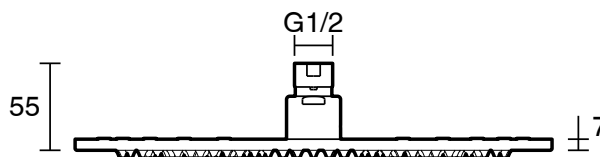

mizu

Mizu Drift Brass Overhead Shower 300mm Brushed Gold (3 Star)

9508792

SPECIFICATIONS

Recommended Use	Residential;Commercial
Colour Finish	Brushed Gold
Primary Material	DR Brass
Recommended Pressure Range	150 - 500 kPa as per AS3500
Max Continuous Working Temperature (deg C)	60
Min Continuous Working Temperature (deg C)	5

WARRANTY

Residential & Commercial Use (Years)	25
Spare Parts & Labour (Years)	1

Please refer to Mizu Warranty page for full Terms and Conditions

Dimensions are nominal measurements only.

CLEANING RECOMMENDATIONS:

We recommend the use of soapy water or approved cleaners. This product should not be cleaned with abrasive materials. Damage caused by any improper treatment is not covered by the product warranty. Refer to Warranty Conditions

Disclaimer: Products in this specification manual must by regulation be installed by licensed and registered trade people. The manufacturer/distributor reserves the right to vary specifications or delete models from their range without prior notification. Dimensions are nominal measurements only. Dimensions and set-outs listed are correct at time of publication however the manufacturer/distributor takes no responsibility for printing errors.

Published 01/04/2026

To see the complete Mizu range go to www.reece.com.au