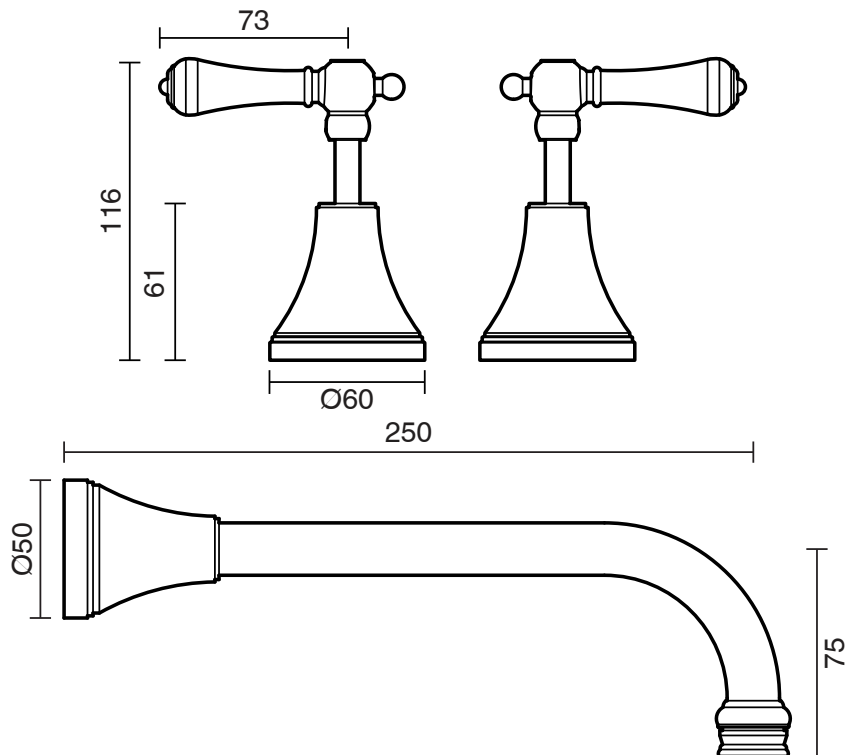

KADO

Kado Era Wall Bath Set 250mm Lever Porcelain Handle Chrome

9507596

SPECIFICATIONS

Recommended Use	Residential;Commercial
Colour	Chrome with Porcelain Handles
Finish	Polished
Material	DR Brass
Recommended Pressure Range	150 - 500 kPa
Maximum Continuous Working Temperature	80 deg C
Suitable for Storage Tank Hot Water	Yes
Suitable for Continuous Flow Hot Water	Yes
Suitable for Gravity Feed Hot Water	No

WARRANTY

Residential & Commercial Use (Years)	25
Spare Parts & Labour (Years)	1

Please refer to Kado Warranty Page for full Terms and Conditions

Dimensions are nominal measurements only.

CLEANING RECOMMENDATIONS:

We recommend the use of soapy water or approved cleaners. This product should not be cleaned with abrasive materials. Damage caused by any improper treatment is not covered by the product warranty. Refer to Warranty Conditions

Disclaimer: Products in this specification manual must by regulation be installed by licensed and registered trade people. The manufacturer/distributor reserves the right to vary specifications or delete models from their range without prior notification. Dimensions are nominal measurements only. Dimensions and set-outs listed are correct at time of publication however the manufacturer/distributor takes no responsibility for printing errors.

Published 01/04/2026

To see the complete Kado range go to www.reece.com.au

WaterMark
AS/NZS 3718
WM-022967