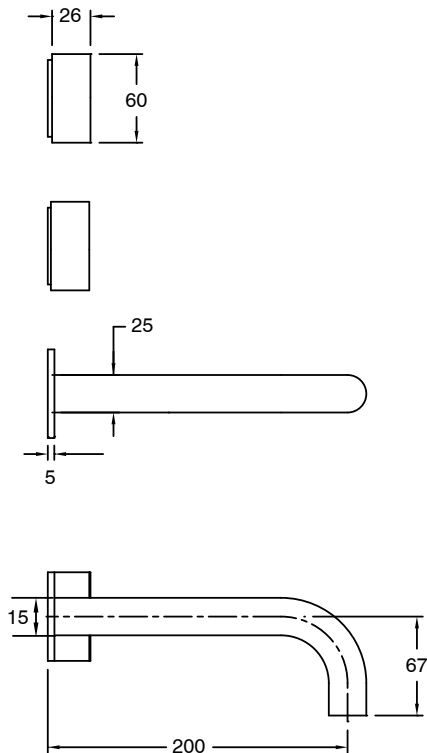

SUSSEX

Sussex Pure Wall Basin Hostess System 200mm with Linear Textured Handles PVD Brushed Gold (3 Star) Lead Free 50820

SPECIFICATIONS

Recommended Use	Residential;Commercial
Colour Finish	Brushed Gold
Primary Material	Lead Free Brass
Recommended Pressure Range	150 - 500 kPa as per AS3500
Max Continuous Working Temperature (deg C)	65
Min Continuous Working Temperature (deg C)	1

WARRANTY

Residential Use (Years)	40
Commercial Use (Years)	10

Please refer to Sussex Warranty page for full Terms and Conditions

Dimensions are nominal measurements only.

CLEANING RECOMMENDATIONS:

We recommend the use of soapy water or approved cleaners. This product should not be cleaned with abrasive materials. Damage caused by any improper treatment is not covered by the product warranty. Refer to Warranty Conditions

Disclaimer: Products in this specification manual must by regulation be installed by licensed and registered trade people. The manufacturer/distributor reserves the right to vary specifications or delete models from their range without prior notification. Dimensions are nominal measurements only. Dimensions and set-outs listed are correct at time of publication however the manufacturer/distributor takes no responsibility for printing errors.

Published 07/05/2026

To see the complete Sussex range go to www.reece.com.au