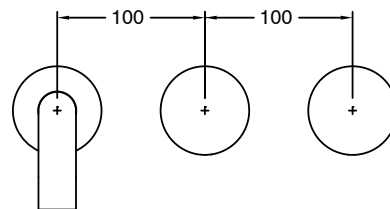

SUSSEX

Sussex Pure Wall Basin Hostess System 200mm with Linear Textured Handles PVD Brushed Gold (3 Star) Lead Free 50820

SPECIFICATIONS

Recommended Use	Residential;Commercial
Colour Finish	Brushed Gold
Primary Material	Lead Free Brass
Recommended Pressure Range	150 - 500 kPa as per AS3500
Max Continuous Working Temperature (deg C)	65
Min Continuous Working Temperature (deg C)	1

WARRANTY

Residential Use (Years)	40
Commercial Use (Years)	10

Please refer to Sussex Warranty page for full Terms and Conditions

Dimensions are nominal measurements only.

CLEANING RECOMMENDATIONS:

We recommend the use of soapy water or approved cleaners. This product should not be cleaned with abrasive materials. Damage caused by any improper treatment is not covered by the product warranty. Refer to Warranty Conditions

Disclaimer: Products in this specification manual must by regulation be installed by licensed and registered trade people. The manufacturer/distributor reserves the right to vary specifications or delete models from their range without prior notification. Dimensions are nominal measurements only. Dimensions and set-outs listed are correct at time of publication however the manufacturer/distributor takes no responsibility for printing errors.

Published 07/05/2026

To see the complete Sussex range go to www.reece.com.au