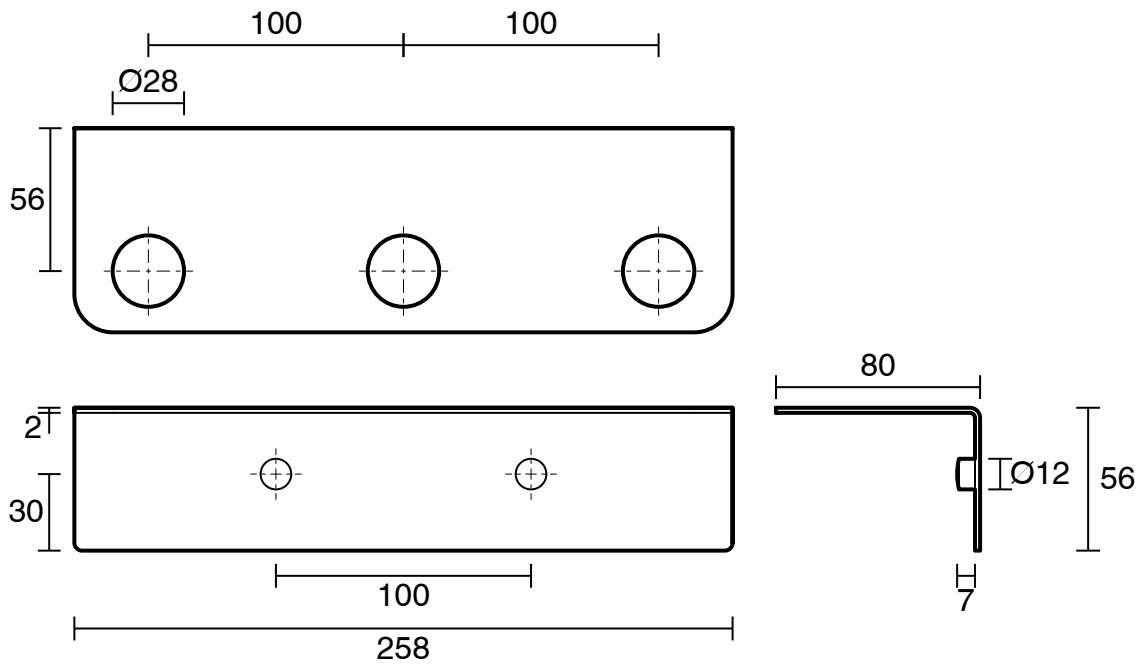

mizu

Mizu Drift Soap Bottle Holder Triple Brushed Gunmetal

2269159

SPECIFICATIONS

Recommended Use	Residential;Commercial
Colour Finish	Brushed Gunmetal
Primary Material	DR Brass

WARRANTY

Residential & Commercial Use (Years)	25
Spare Parts & Labour (Years)	1

Please refer to Mizu Warranty page for full Terms and Conditions

Dimensions are nominal measurements only.

CLEANING RECOMMENDATIONS:

We recommend the use of soapy water or approved cleaners. This product should not be cleaned with abrasive materials. Damage caused by any improper treatment is not covered by the product warranty. Refer to Warranty Conditions

Disclaimer: Products in this specification manual must by regulation be installed by licensed and registered trade people. The manufacturer/distributor reserves the right to vary specifications or delete models from their range without prior notification. Dimensions are nominal measurements only. Dimensions and set-outs listed are correct at time of publication however the manufacturer/distributor takes no responsibility for printing errors.

Published 01/04/2026

To see the complete Mizu range go to www.reece.com.au