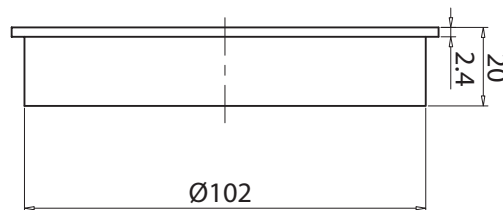

mizu

Mizu Drift Brass Trapscrew Grate Square 100mm Matte Black

246011

SPECIFICATIONS

Recommended Use	Residential;Commercial
Colour Finish	Matte Black
Primary Material	DR Brass

WARRANTY

Parts Replacement Only - excludes labour costs (Years)	1

Please refer to Mizu Warranty page for full Terms and Conditions

Dimensions are nominal measurements only.

CLEANING RECOMMENDATIONS:

We recommend the use of soapy water or approved cleaners. This product should not be cleaned with abrasive materials. Damage caused by any improper treatment is not covered by the product warranty. Refer to Warranty Conditions

Disclaimer: Products in this specification manual must by regulation be installed by licensed and registered trade people. The manufacturer/distributor reserves the right to vary specifications or delete models from their range without prior notification. Dimensions are nominal measurements only. Dimensions and set-outs listed are correct at time of publication however the manufacturer/distributor takes no responsibility for printing errors.

Published 01/04/2026

To see the complete Mizu range go to www.reece.com.au