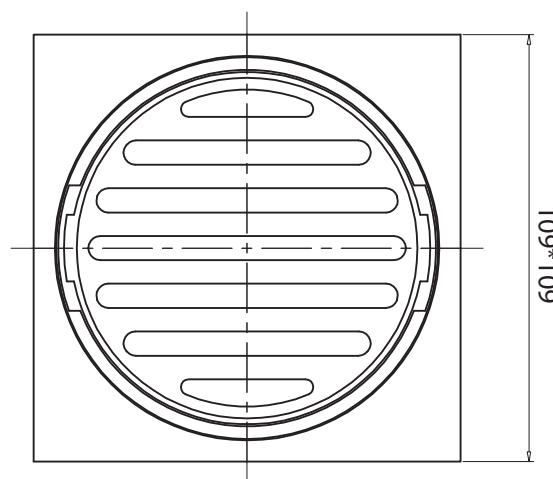

mizu

Mizu Drift Brass Trapscrew Grate Square 100mm Matte Black

246011

SPECIFICATIONS

Recommended Use	Residential;Commercial
Colour Finish	Matte Black
Primary Material	DR Brass

WARRANTY

Parts Replacement Only - excludes labour costs (Years)	1

Please refer to Mizu Warranty page for full Terms and Conditions

Dimensions are nominal measurements only.

CLEANING RECOMMENDATIONS:

We recommend the use of soapy water or approved cleaners. This product should not be cleaned with abrasive materials. Damage caused by any improper treatment is not covered by the product warranty. Refer to Warranty Conditions

Disclaimer: Products in this specification manual must by regulation be installed by licensed and registered trade people. The manufacturer/distributor reserves the right to vary specifications or delete models from their range without prior notification. Dimensions are nominal measurements only. Dimensions and set-outs listed are correct at time of publication however the manufacturer/distributor takes no responsibility for printing errors.

Published 01/04/2026

To see the complete Mizu range go to www.reece.com.au