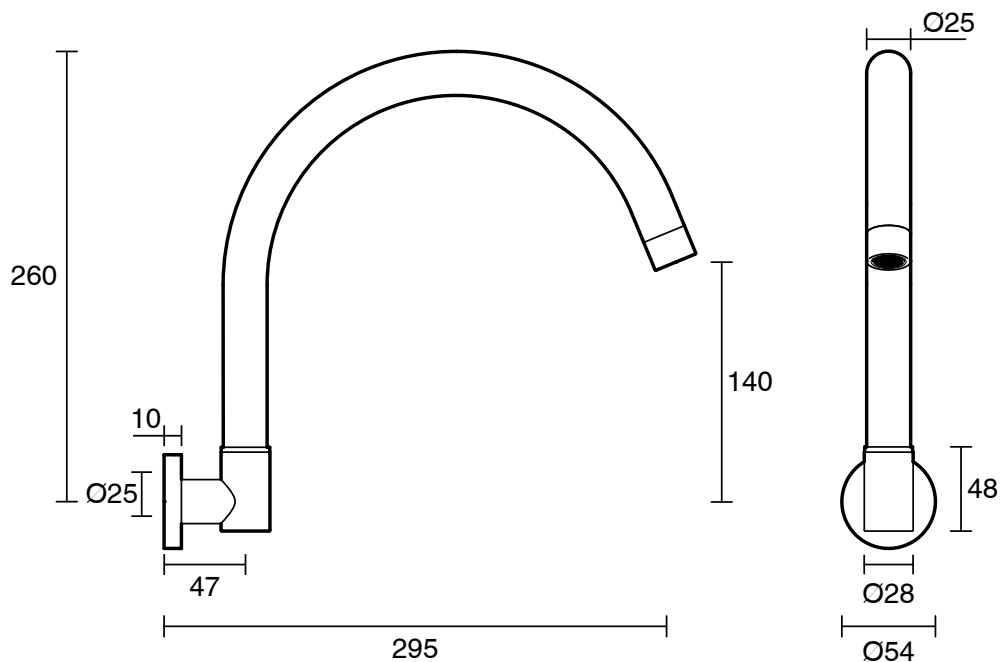

SUSSEX

Scala Wall Spa Outlet Curved PVD Brushed Gunmetal Lead Free

52719

SPECIFICATIONS	
Recommended Use	Residential;Commercial
Colour Finish	Brushed Gunmetal
Primary Material	Lead Free Brass
Recommended Pressure Range	150 - 500 kPa as per AS3500
Max Continuous Working Temperature (deg C)	65
Min Continuous Working Temperature (deg C)	1
WARRANTY	
Residential Use (Years)	40
Commercial Use (Years)	10
<i>Please refer to Sussex Warranty page for full Terms and Conditions</i>	