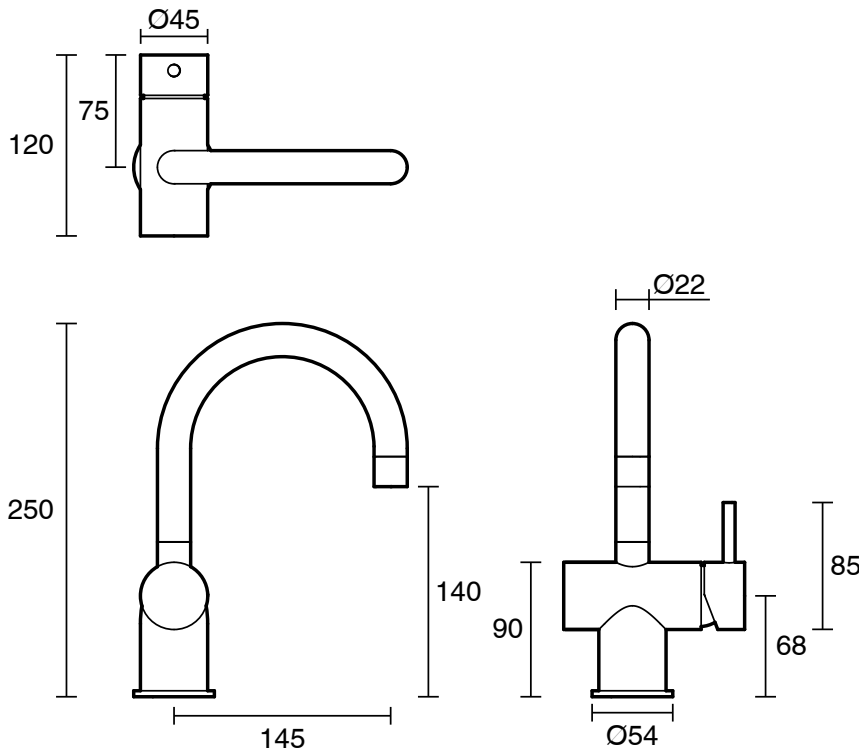

SUSSEX

Scala Basin / Sink Mixer Curved Small Right Hand PVD Brushed Platinum Gold (4 Star) Lead Free

52318

SPECIFICATIONS	
Recommended Use	Residential;Commercial
Colour Finish	Brushed Platinum Gold
Primary Material	Lead Free Brass
Recommended Pressure Range	150 - 500 kPa as per AS3500
Max Continuous Working Temperature (deg C)	65
Min Continuous Working Temperature (deg C)	1
WARRANTY	
Residential Use (Years)	40
Commercial Use (Years)	10
<i>Please refer to Sussex Warranty page for full Terms and Conditions</i>	

Disclaimer: Products in this specification manual must by regulation be installed by licensed and registered trade people. The manufacturer/distributor reserves the right to vary specifications or delete models from their range without prior notification. Dimensions are nominal measurements only. Dimensions and set-outs listed are correct at time of publication however the manufacturer/distributor takes no responsibility for printing errors.