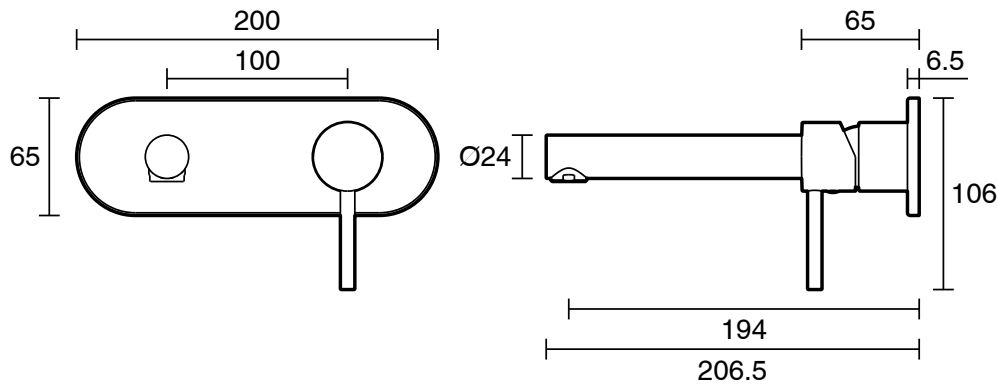

mizu

Mizu Drift Wall Basin / Bath Mixer Set with Straight Spout Kit Chrome (6 Star) Lead Free

2267363

SPECIFICATIONS

Recommended Use	Residential;Commercial
Colour Finish	Polished Chrome
Primary Material	Lead Free Brass
Recommended Pressure Range	150 - 500 kPa as per AS3500
Max Continuous Working Temperature (deg C)	65
Min Continuous Working Temperature (deg C)	5

WARRANTY

Residential & Commercial Use (Years)	25
Spare Parts & Labour (Years)	1

Please refer to Mizu Warranty page for full Terms and Conditions