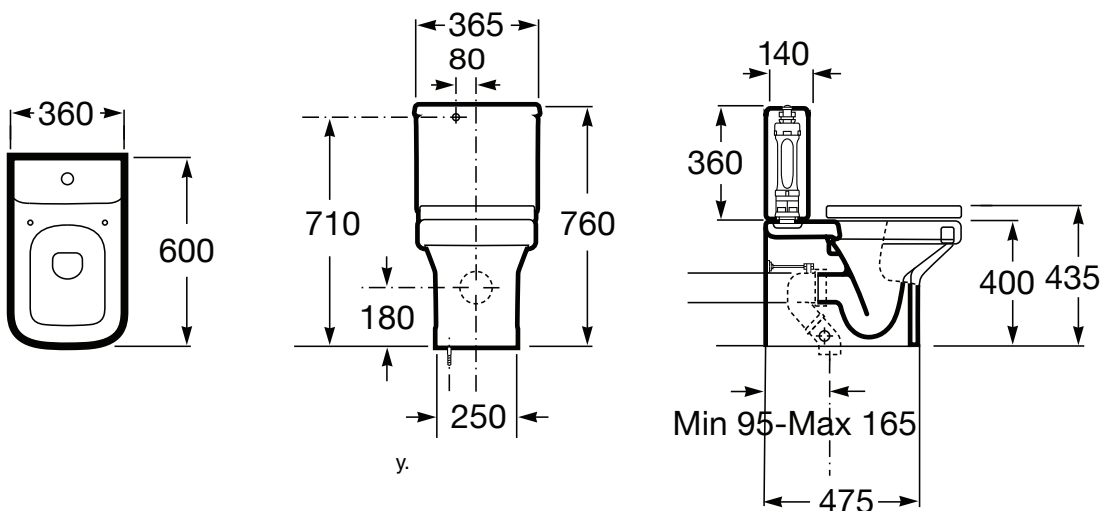

Roca Dama-N Close Coupled Back to Wall Suite (No Lid) Back Inlet White (4 Star)

9505401

SPECIFICATIONS

Recommended Use	Residential;Commercial
Rim Configuration	Box
Pan Outlet Type	P Trap;S Trap
Pan Material	Vitreous China
Pan Weight (kg)	29
Toilet Seat Type	Soft Close
Toilet Seat Material	Urea

WARRANTY

Residential & Commercial Use (Years)	25
Spare Parts & Labour (Years)	1

Please refer to Roca Warranty page for full Terms and Conditions