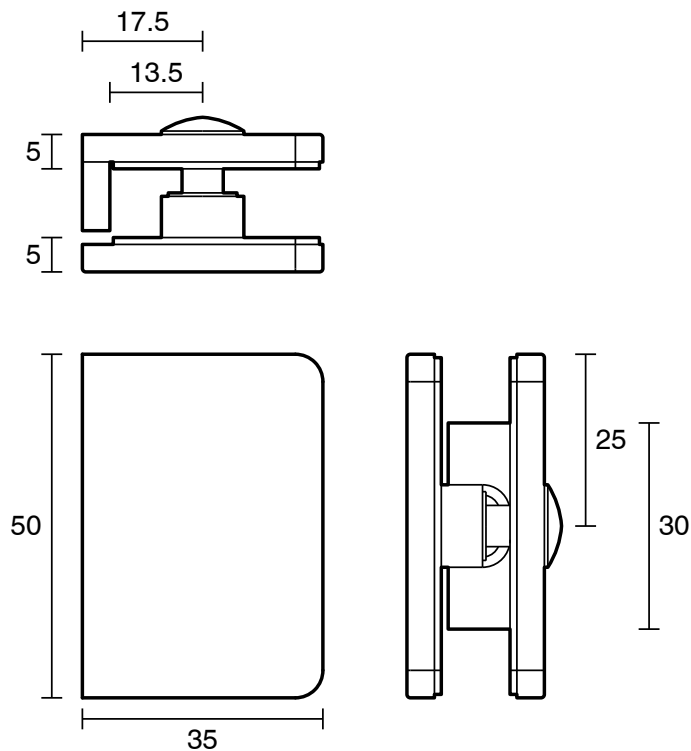

WARRANTY

Residential & Commercial Use (Years)	25
Spare Parts & Labour (Years)	1

Please refer to Kado Warranty Page for full Terms and Conditions