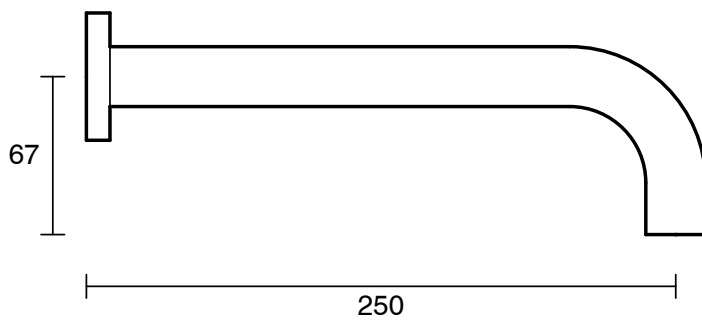

SUSSEX

Scala 25 Curved Bath Outlet 250mm PVD Brushed Gold Lead Free

51079

SPECIFICATIONS	
Recommended Use	Residential;Commercial
Colour Finish	Brushed Gold
Primary Material	Lead Free Brass
Recommended Pressure Range	150 - 500 kPa as per AS3500
Max Continuous Working Temperature (deg C)	65
Min Continuous Working Temperature (deg C)	1
WARRANTY	
Residential Use (Years)	40
Commercial Use (Years)	10
<i>Please refer to Sussex Warranty page for full Terms and Conditions</i>	