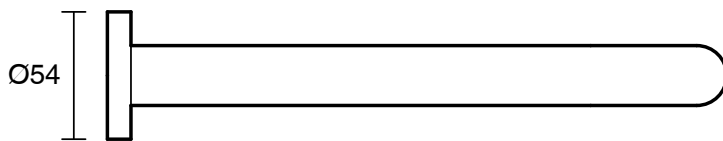

SUSSEX

Scala 25 Curved Bath Outlet 250mm PVD Brushed Gold Lead Free

51079

SPECIFICATIONS	
Recommended Use	Residential;Commercial
Colour Finish	Brushed Gold
Primary Material	Lead Free Brass
Recommended Pressure Range	150 - 500 kPa as per AS3500
Max Continuous Working Temperature (deg C)	65
Min Continuous Working Temperature (deg C)	1
WARRANTY	
Residential Use (Years)	40
Commercial Use (Years)	10
<i>Please refer to Sussex Warranty page for full Terms and Conditions</i>	