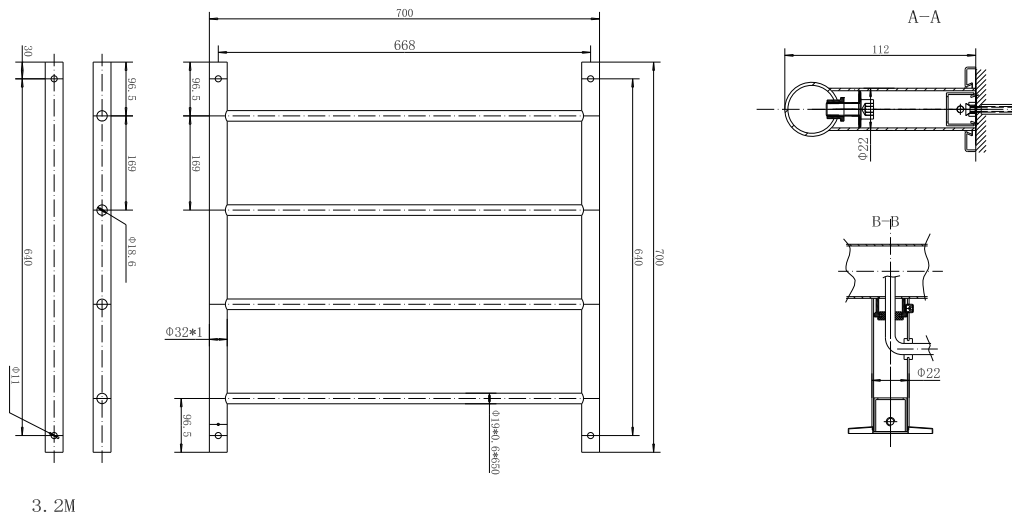

Posh Solus MK2 Heated Towel Rail 700 x 700mm Polished Stainless Steel

2007021

SPECIFICATIONS

Recommended Use	Residential;Commercial
Colour Finish	Polished Stainless Steel
Primary Material	Stainless Steel 304
Mounting	Wall
Electrical Connection Type	Plug-In;Hardwired
Heating Method	Dry Element
Power Supply (V)	230V AC
IP Rating	IP45

WARRANTY

Residential & Commercial Use (Years)	10
Spare Parts & Labour (Years)	1

Please refer to Posh Warranty Page for full Terms and Conditions

Dimensions are nominal measurements only.

CLEANING RECOMMENDATIONS:

We recommend the use of soapy water or approved cleaners. This product should not be cleaned with abrasive materials. Damage caused by any improper treatment is not covered by the product warranty. Refer to Warranty Conditions

Disclaimer: Products in this specification manual must by regulation be installed by licensed and registered trade people. The manufacturer/distributor reserves the right to vary specifications or delete models from their range without prior notification. Dimensions are nominal measurements only. Dimensions and set-outs listed are correct at time of publication however the manufacturer/distributor takes no responsibility for printing errors.

Published 01/04/2026

To see the complete Posh range go to
www.reece.com.au