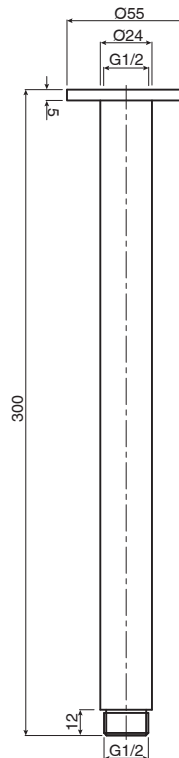

mizu

Mizu Drift Ceiling Shower Arm Only 300mm Brushed Gold

9508906

SPECIFICATIONS

Recommended Use	Residential;Commercial
Colour Finish	Brushed Gold
Primary Material	DR Brass
Recommended Pressure Range	150 - 500 kPa as per AS3500
Max Continuous Working Temperature (deg C)	60
Min Continuous Working Temperature (deg C)	5

WARRANTY

Residential & Commercial Use (Years)	25
Spare Parts & Labour (Years)	1

Please refer to Mizu Warranty page for full Terms and Conditions

Dimensions are nominal measurements only.

CLEANING RECOMMENDATIONS:

We recommend the use of soapy water or approved cleaners. This product should not be cleaned with abrasive materials. Damage caused by any improper treatment is not covered by the product warranty. Refer to Warranty Conditions

Disclaimer: Products in this specification manual must by regulation be installed by licensed and registered trade people. The manufacturer/distributor reserves the right to vary specifications or delete models from their range without prior notification. Dimensions are nominal measurements only. Dimensions and set-outs listed are correct at time of publication however the manufacturer/distributor takes no responsibility for printing errors.

Published 01/04/2026

To see the complete Mizu range go to www.reece.com.au

WaterMark
AS/NZS 3862
WM 022468