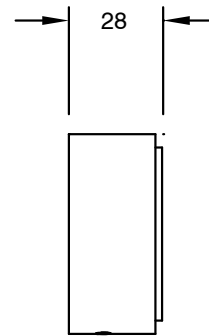

SUSSEX

Sussex Pure Wall Top Assembly with Diamond Textured Handles PVD Brushed Bronze Lead Free

50920

SPECIFICATIONS

Recommended Use	Residential;Commercial
Colour Finish	Brushed Bronze
Primary Material	Lead Free Brass
Recommended Pressure Range	150 - 500 kPa as per AS3500
Max Continuous Working Temperature (deg C)	65
Min Continuous Working Temperature (deg C)	1

WARRANTY

Residential Use (Years)	40
Commercial Use (Years)	10

Please refer to Sussex Warranty page for full Terms and Conditions

Dimensions are nominal measurements only.

CLEANING RECOMMENDATIONS:

We recommend the use of soapy water or approved cleaners. This product should not be cleaned with abrasive materials. Damage caused by any improper treatment is not covered by the product warranty. Refer to Warranty Conditions

Disclaimer: Products in this specification manual must by regulation be installed by licensed and registered trade people. The manufacturer/distributor reserves the right to vary specifications or delete models from their range without prior notification. Dimensions are nominal measurements only. Dimensions and set-outs listed are correct at time of publication however the manufacturer/distributor takes no responsibility for printing errors.

Published 07/05/2026

To see the complete Sussex range go to www.reece.com.au