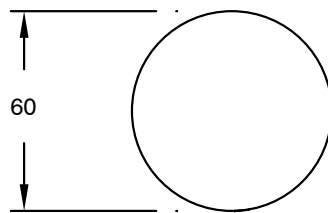

SUSSEX

Sussex Pure Wall Top Assembly with Diamond Textured Handles PVD Brushed Bronze Lead Free

50920

SPECIFICATIONS

Recommended Use	Residential;Commercial
Colour Finish	Brushed Bronze
Primary Material	Lead Free Brass
Recommended Pressure Range	150 - 500 kPa as per AS3500
Max Continuous Working Temperature (deg C)	65
Min Continuous Working Temperature (deg C)	1

WARRANTY

Residential Use (Years)	40
Commercial Use (Years)	10

Please refer to Sussex Warranty page for full Terms and Conditions

Dimensions are nominal measurements only.

CLEANING RECOMMENDATIONS:

We recommend the use of soapy water or approved cleaners. This product should not be cleaned with abrasive materials. Damage caused by any improper treatment is not covered by the product warranty. Refer to Warranty Conditions

Disclaimer: Products in this specification manual must by regulation be installed by licensed and registered trade people. The manufacturer/distributor reserves the right to vary specifications or delete models from their range without prior notification. Dimensions are nominal measurements only. Dimensions and set-outs listed are correct at time of publication however the manufacturer/distributor takes no responsibility for printing errors.

Published 07/05/2026

To see the complete Sussex range go to www.reece.com.au