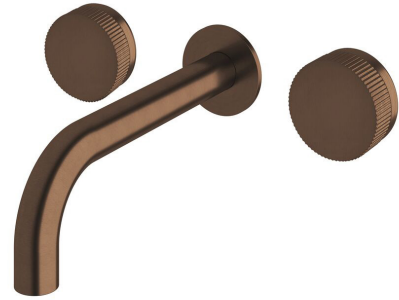

SUSSEX

Sussex Pure Bath Set 200mm with Linear Textured Handles PVD Brushed Bronze Lead Free

47120

SPECIFICATIONS

Recommended Use	Residential;Commercial
Colour Finish	Brushed Bronze
Primary Material	Lead Free Brass
Recommended Pressure Range	150 - 500 kPa as per AS3500
Max Continuous Working Temperature (deg C)	65
Min Continuous Working Temperature (deg C)	1

WARRANTY

Residential Use (Years)	40
Commercial Use (Years)	10

Please refer to Sussex Warranty page for full Terms and Conditions

Dimensions are nominal measurements only.

CLEANING RECOMMENDATIONS:

We recommend the use of soapy water or approved cleaners. This product should not be cleaned with abrasive materials. Damage caused by any improper treatment is not covered by the product warranty. Refer to Warranty Conditions

Disclaimer: Products in this specification manual must by regulation be installed by licensed and registered trade people. The manufacturer/distributor reserves the right to vary specifications or delete models from their range without prior notification. Dimensions are nominal measurements only. Dimensions and set-outs listed are correct at time of publication however the manufacturer/distributor takes no responsibility for printing errors.

Published 14/05/2026

To see the complete Sussex range go to
www.reece.com.au