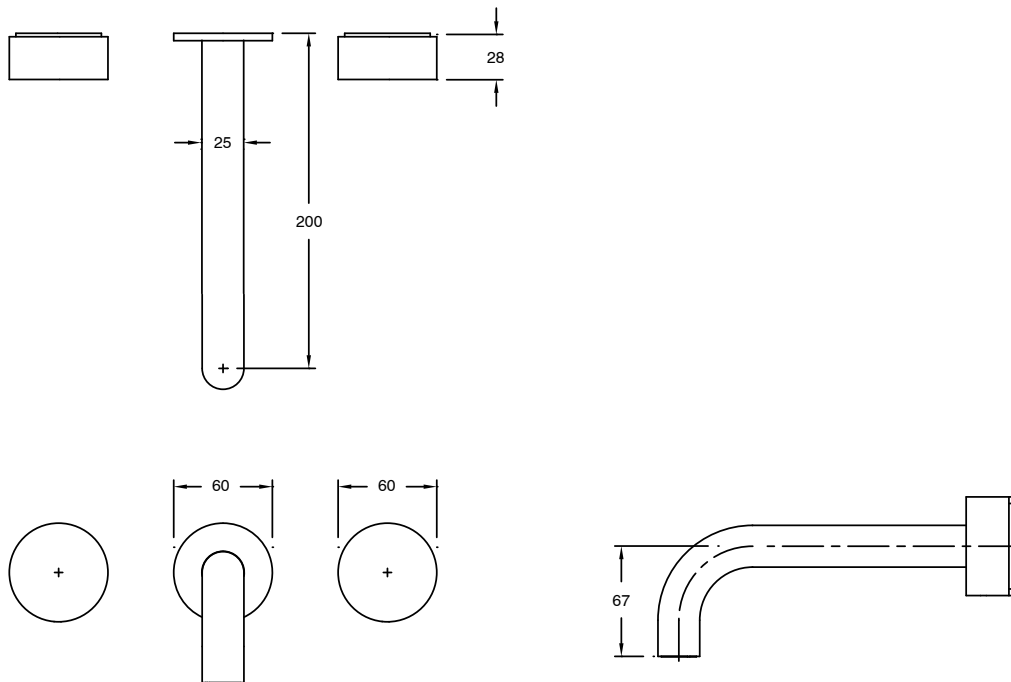

SUSSEX

Sussex Pure Bath Set 200mm with Linear Textured Handles PVD Brushed Bronze Lead Free

47120

SPECIFICATIONS

Recommended Use	Residential;Commercial
Colour Finish	Brushed Bronze
Primary Material	Lead Free Brass
Recommended Pressure Range	150 - 500 kPa as per AS3500
Max Continuous Working Temperature (deg C)	65
Min Continuous Working Temperature (deg C)	1

WARRANTY

Residential Use (Years)	40
Commercial Use (Years)	10

Please refer to Sussex Warranty page for full Terms and Conditions

Dimensions are nominal measurements only.

CLEANING RECOMMENDATIONS:

We recommend the use of soapy water or approved cleaners. This product should not be cleaned with abrasive materials. Damage caused by any improper treatment is not covered by the product warranty. Refer to Warranty Conditions

Disclaimer: Products in this specification manual must by regulation be installed by licensed and registered trade people. The manufacturer/distributor reserves the right to vary specifications or delete models from their range without prior notification. Dimensions are nominal measurements only. Dimensions and set-outs listed are correct at time of publication however the manufacturer/distributor takes no responsibility for printing errors.

Published 14/05/2026

To see the complete Sussex range go to
www.reece.com.au