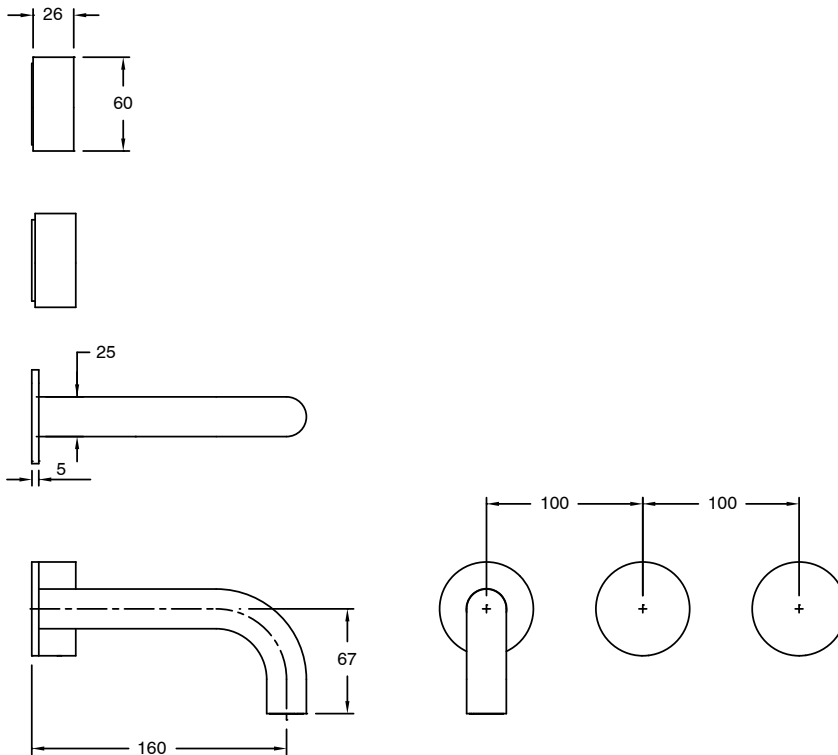

SUSSEX

Sussex Pure Wall Bath Hostess System 200mm Right Hand Chrome

2263279

SPECIFICATIONS

Recommended Use	Residential;Commercial
Colour Finish	Polished Chrome
Primary Material	DR Brass
Recommended Pressure Range	150 - 500 kPa as per AS3500
Max Continuous Working Temperature (deg C)	65
Min Continuous Working Temperature (deg C)	1

WARRANTY

Residential Use (Years)	40
Commercial Use (Years)	10

Please refer to Sussex Warranty page for full Terms and Conditions

Dimensions are nominal measurements only.

CLEANING RECOMMENDATIONS:

We recommend the use of soapy water or approved cleaners. This product should not be cleaned with abrasive materials. Damage caused by any improper treatment is not covered by the product warranty. Refer to Warranty Conditions

Disclaimer: Products in this specification manual must by regulation be installed by licensed and registered trade people. The manufacturer/distributor reserves the right to vary specifications or delete models from their range without prior notification. Dimensions are nominal measurements only. Dimensions and set-outs listed are correct at time of publication however the manufacturer/distributor takes no responsibility for printing errors.

Published 10/04/2026

To see the complete Sussex range go to www.reece.com.au