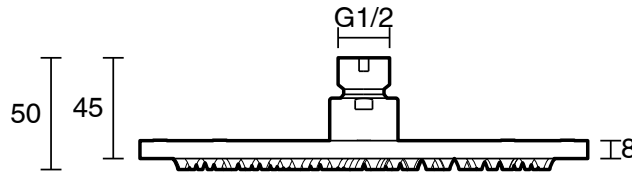

mizu

Mizu Drift Brass Overhead Shower 200mm Brushed Bronze (3 Star)

4200368

SPECIFICATIONS	
Recommended Use	Residential;Commercial
Colour Finish	Brushed Bronze
Primary Material	DR Brass
Recommended Pressure Range	150 - 500 kPa as per AS3500
Max Continuous Working Temperature (deg C)	60
Min Continuous Working Temperature (deg C)	5
WARRANTY	
Residential & Commercial Use (Years)	25
Spare Parts & Labour (Years)	1
<i>Please refer to Mizu Warranty page for full Terms and Conditions</i>	