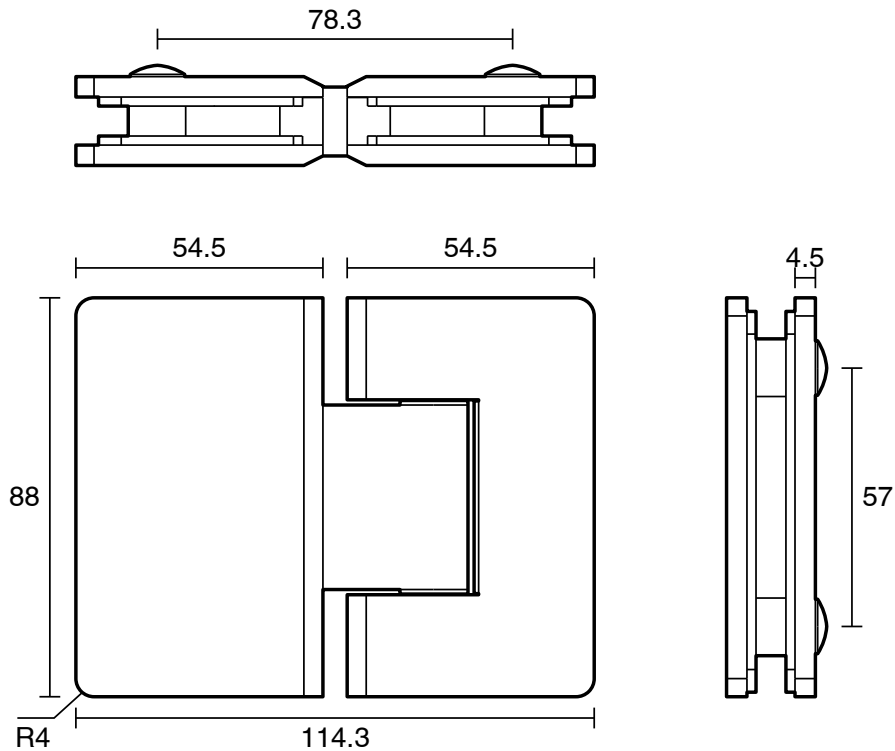

KADO

Kado Lux Frameless Shower Screen Hinges (2) Brushed Brass

1705947

SPECIFICATIONS	
Recommended Use	Residential;Commercial
Colour Finish	Brushed Brass
Primary Material	Brass
Mounting	Wall;Product Surface
WARRANTY	
Residential & Commercial Use (Years)	25
Spare Parts & Labour (Years)	1
<i>Please refer to Kado Warranty Page for full Terms and Conditions</i>	

Disclaimer: Products in this specification manual must by regulation be installed by licensed and registered trade people. The manufacturer/distributor reserves the right to vary specifications or delete models from their range without prior notification. Dimensions are nominal measurements only. Dimensions and set-outs listed are correct at time of publication however the manufacturer/distributor takes no responsibility for printing errors.