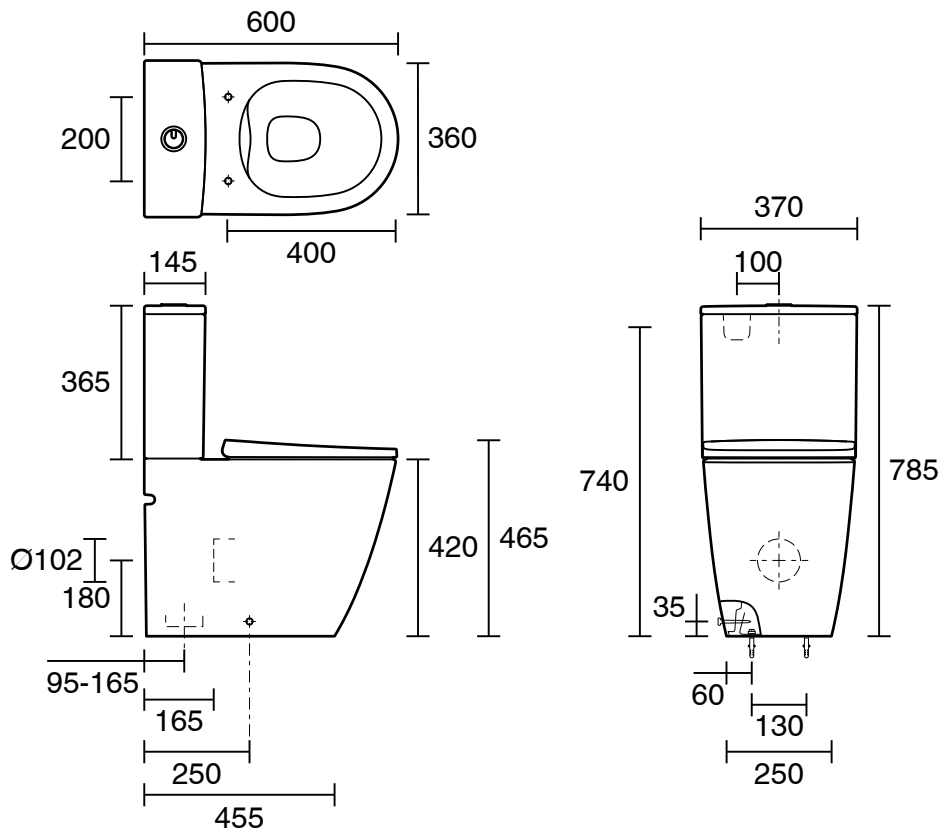

Roca Ona Close Coupled Back to Wall Rimless Back Inlet Toilet Suite with Soft Close Quick Release Toilet Seat White (4 Star)

10047

SPECIFICATIONS

Recommended Use	Residential;Commercial
Rim Configuration	Rimless
Pan Outlet Type	P Trap;S Trap
Pan Material	Vitreous China
Pan Weight (kg)	30.5
Toilet Seat Type	Soft Close;Quick Release
Toilet Seat Material	Urea

WARRANTY

Residential & Commercial Use (Years)	25
Spare Parts & Labour (Years)	1

Please refer to Roca Warranty page for full Terms and Conditions

Dimensions are nominal measurements only.

CLEANING RECOMMENDATIONS:

We recommend the use of soapy water or approved cleaners. This product should not be cleaned with abrasive materials. Damage caused by any improper treatment is not covered by the product warranty. Refer to Warranty Conditions

Disclaimer: Products in this specification manual must by regulation be installed by licensed and registered trade people. The manufacturer/distributor reserves the right to vary specifications or delete models from their range without prior notification. Dimensions are nominal measurements only. Dimensions and set-outs listed are correct at time of publication however the manufacturer/distributor takes no responsibility for printing errors.

Published 22/05/2026

To see the complete Roca range go to www.reece.com.au